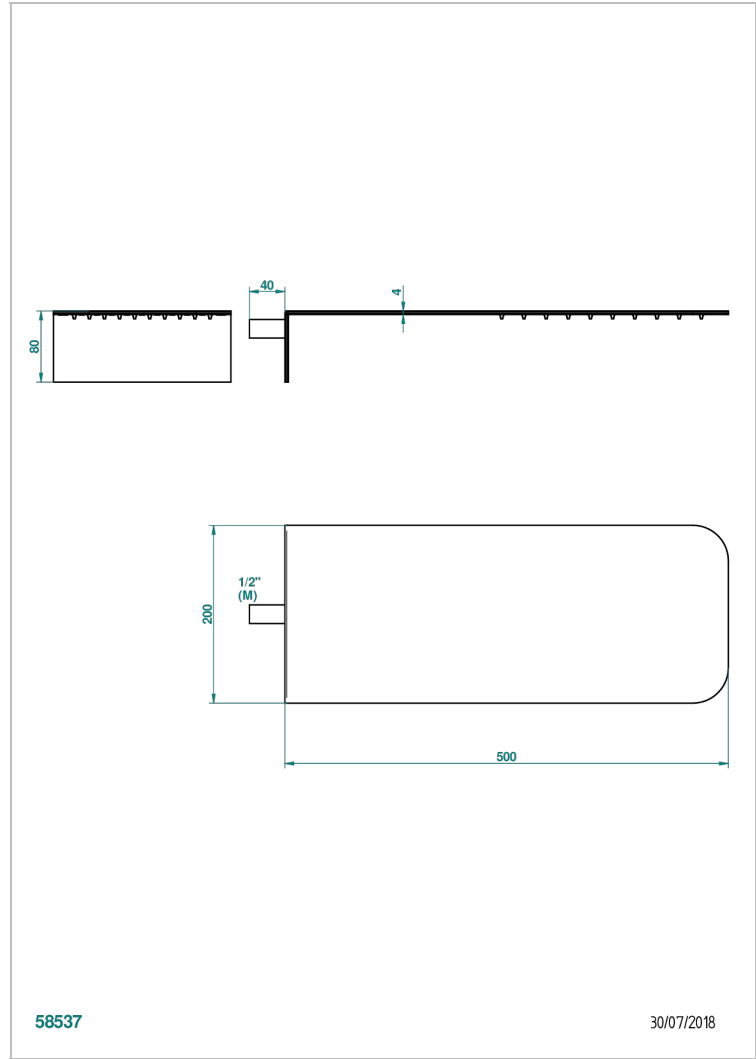

Wall mounted Shower head, 500 x 200 mm, with Easyclean system (available in brushed stainless steel A09)

58537

30/07/2018

CARACTERÍSTICAS

- Todo Estilo
- Wall mounted Shower head, 500 x 200 mm, with Easyclean system (available in brushed stainless steel A09)

ESPECIFICACIONES TÉCNICAS

- Recommandé : 3 bars (max. 5 bars) - Advised : 43,5 psi (max. 72 psi)
- 13,5 l/min à 3 bars (9.3 gpm at 3,57 psi)

ACABADOS DISPONIBLES

acero inoxidable pulido mate - A09