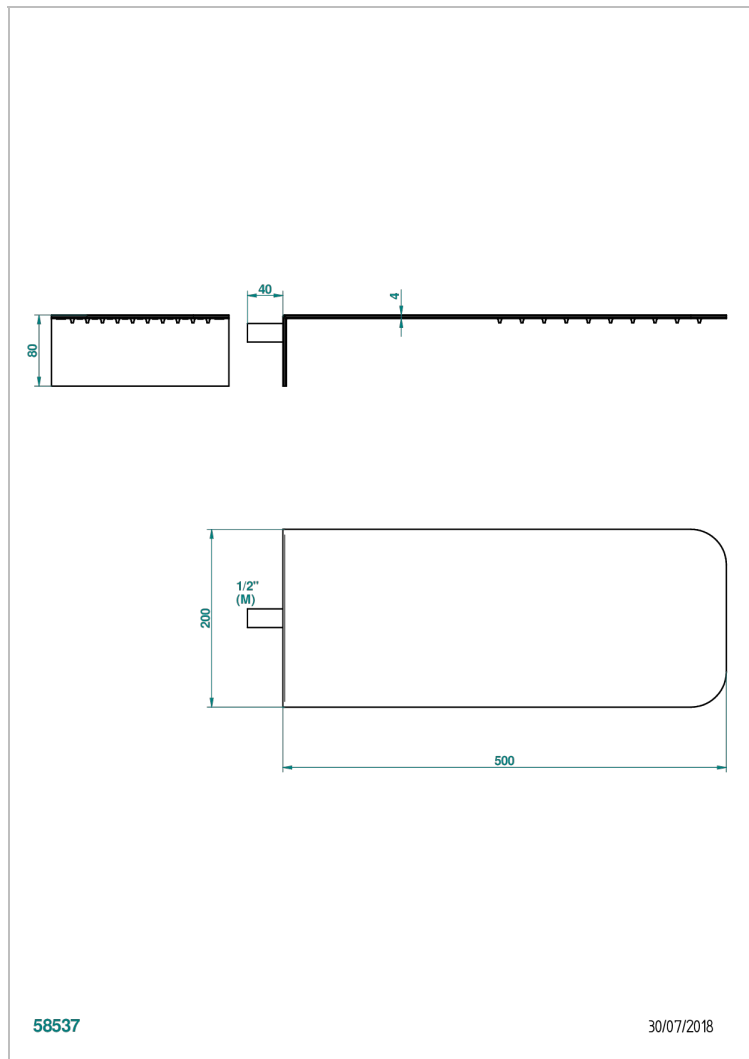

GENERAL ITEMS

G00-498

Wall mounted Shower head, 500 x 200 mm, with Easyclean system (available in brushed stainless steel A09)

CHARACTERISTIC

- General Items
- Wall mounted Shower head, 500 x 200 mm, with Easyclean system (available in brushed stainless steel A09)

TECHNICAL SPECS

- Recommandé : 3 bars (max. 5 bars) - Advised : 43,5 psi (max. 72 psi)
- 13,5 l/min à 3 bars (9.3 gpm at 3,57 psi)

AVAILABLE FINITIONS

brushed stainless steel - A09