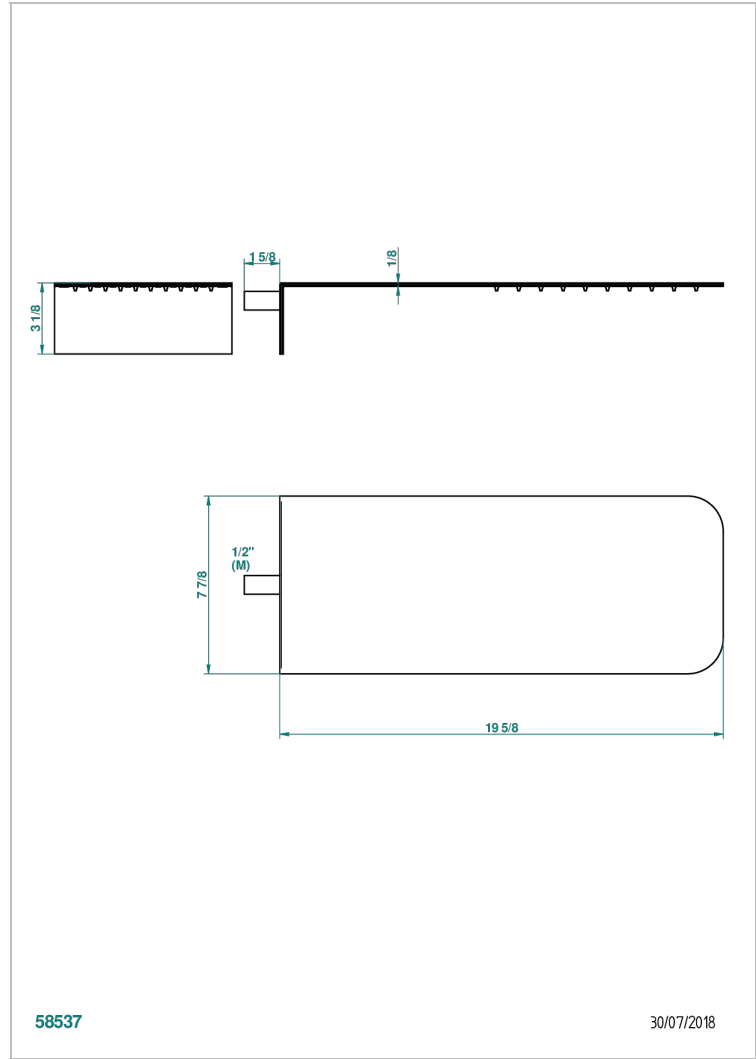

Wall mounted Shower head, 500 x 200 mm, with Easyclean system (available in brushed stainless steel A09)

CARACTERÍSTICAS

- Todo Estilo
- Wall mounted Shower head, 500 x 200 mm, with Easyclean system (available in brushed stainless steel A09)

ESPECIFICACIONES TÉCNICAS

- Recommandé : 3 bars (max. 5 bars) - Advised : 43,5 psi (max. 72 psi)
- 13,5 l/min à 3 bars (9.3 gpm at 3,57 psi)

ACABADOS DISPONIBLES

acero inoxidable pulido mate - A09