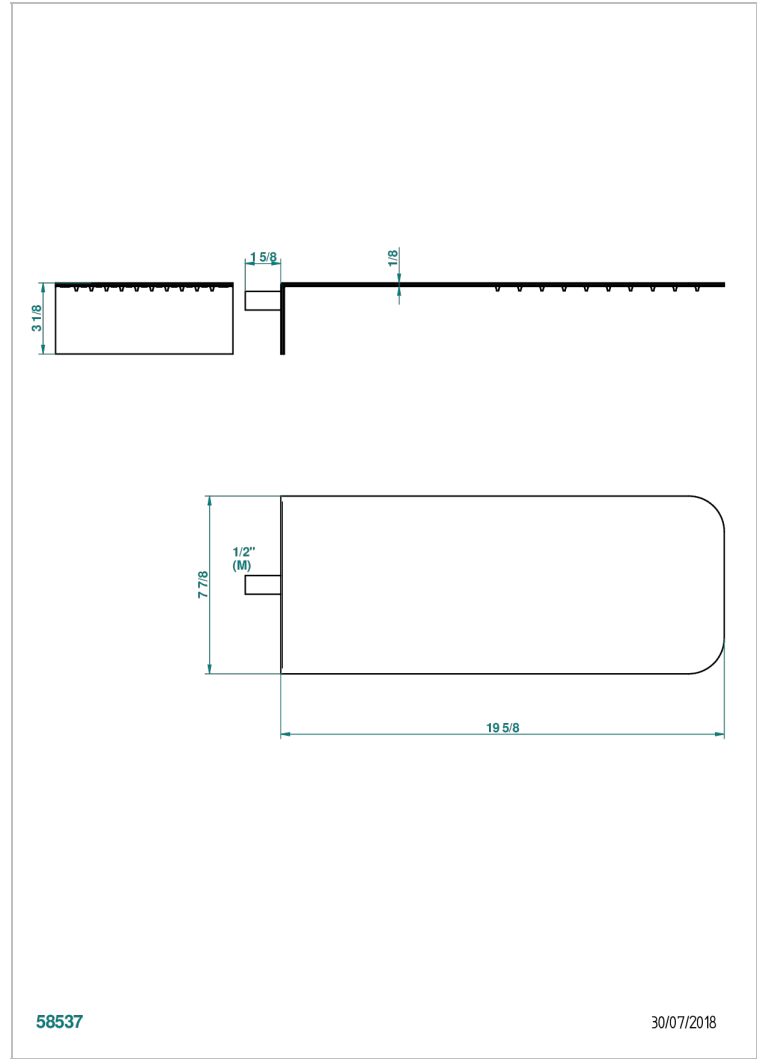

GENERAL ITEMS

G00-498

Wall mounted Shower head, 500 x 200 mm, with Easyclean system (available in brushed stainless steel A09)

CHARACTERISTIC

- General Items
- Wall mounted Shower head, 500 x 200 mm, with Easyclean system (available in brushed stainless steel A09)

TECHNICAL SPECS

- Recommandé : 3 bars (max. 5 bars) - Advised : 43,5 psi (max. 72 psi)
- 13,5 l/min à 3 bars (9.3 gpm at 3,57 psi)

AVAILABLE FINITIONS

brushed stainless steel - A09