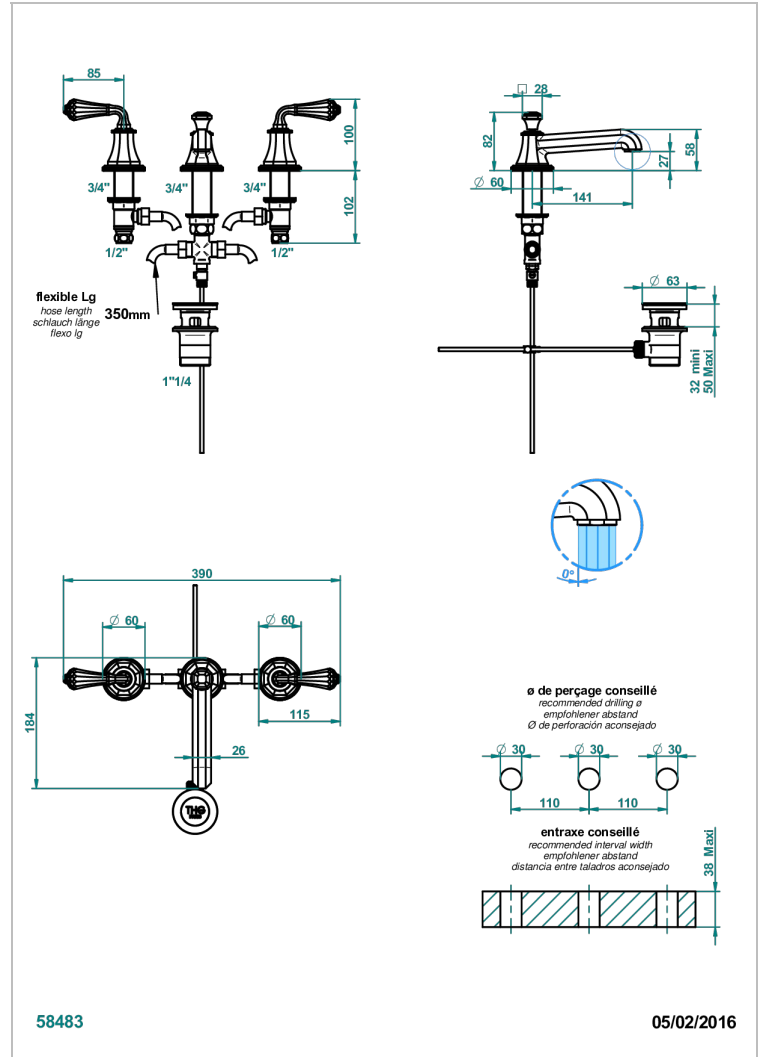

# ART DECO CRYSTAL

A56-151/W

Rim mounted 3-hole basin mixer with waste - WRAS approved

## CHARACTERISTIC

- WRAS : 2109367