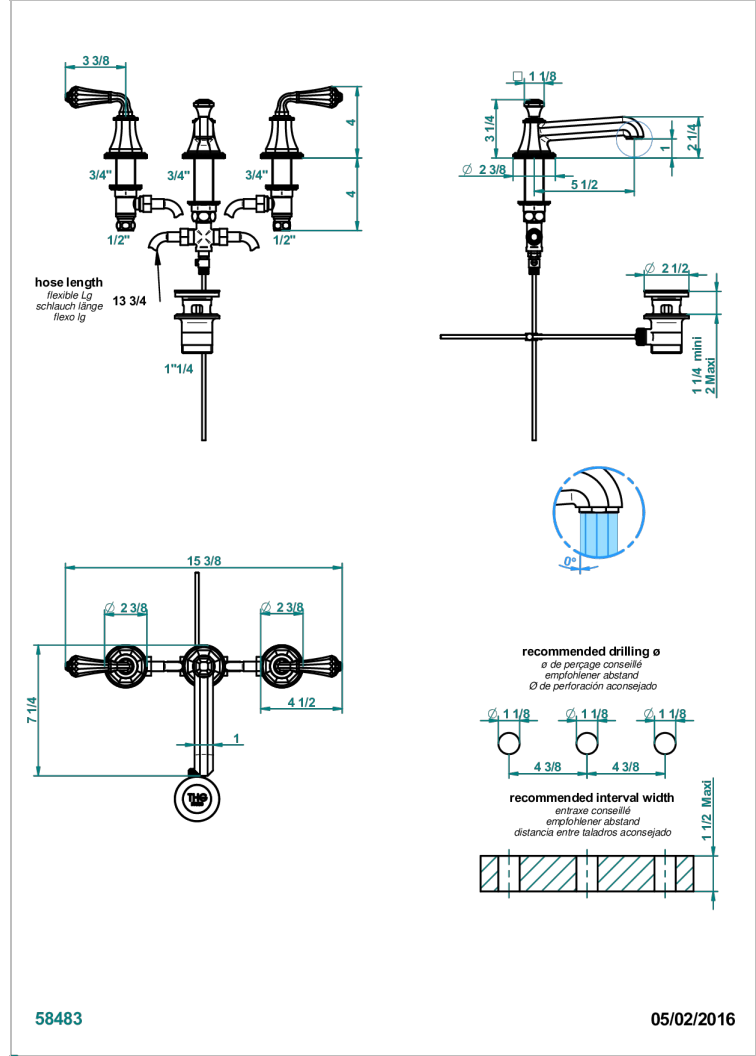

ART DECO CRYSTAL

A56-151/W

Rim mounted 3-hole basin mixer with waste - WRAS approved

CHARACTERISTIC

- WRAS : 2109367

STANDARDS

TECHNICAL SPECS

- Recommandé : 3 bars (max. 5 bars) - Advised : 43,5 psi (max. 72 psi)
- 8,3 l/min à 3 bars (2.2 gpm at 43.5 psi)

AVAILABLE FINITIONS

Antique nickel - H28
Black ceram - D30
Blush PVD - H62
Brass color PVD - H49
Brown bronze color PVD - F33
Gold color PVD - H52

Graphite PVD - H64
Lacquered light bronze - D01
Matt Umber PVD - H67
Matt blush PVD - H60
Matt brass color PVD - H50
Matt brown bronze color PVD - F34