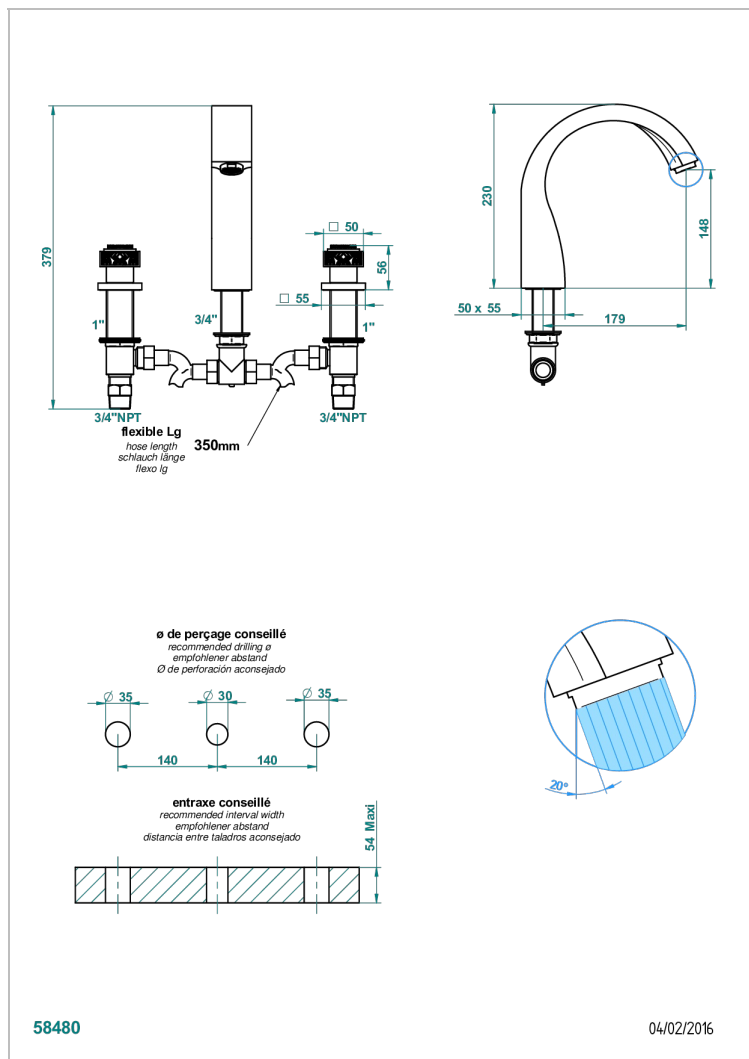

MASQUE DE FEMME SOLAIRE

A2S-25US

Roman tub set with 3/4" valves

CHARACTERISTIC

- ASME : ASME A112.18.1-2011/CSA B125.1-11

STANDARDS

AVAILABLE FINITIONS

- Black ceram - D30
- Chrome polished - A02
- Chrome polished / gold polished - G02
- Gold mat - F07
- Gold polished - F01
- Matt chrome (American satin) - C02