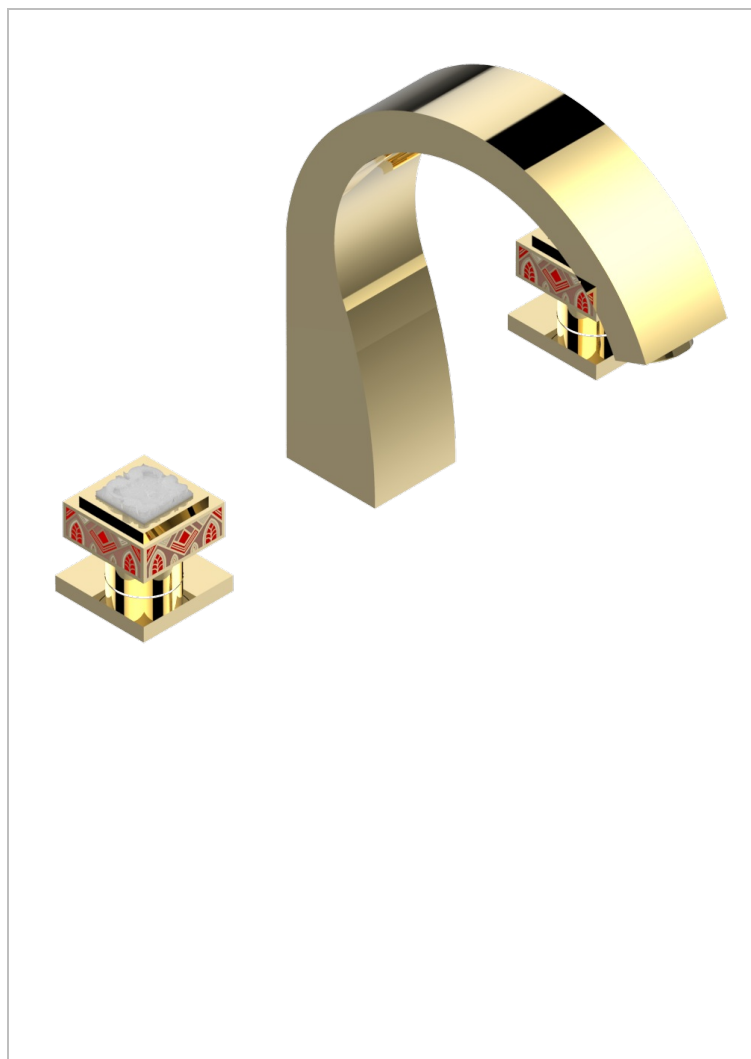

MASQUE DE FEMME SOLAIRE

A2S-25US

Roman tub set with 3/4" valves

CHARACTERISTIC

- ASME : ASME A112.18.1-2011/CSA B125.1-11

STANDARDS

AVAILABLE FINITIONS

- Black ceram - D30
- Chrome polished - A02
- Chrome polished / gold polished - G02
- Gold mat - F07
- Gold polished - F01
- Matt chrome (American satin) - C02

- Matt nickel (American satin) - C01
- Nickel polished - B01
- Soft gold - F30
- Soft matt gold - F31