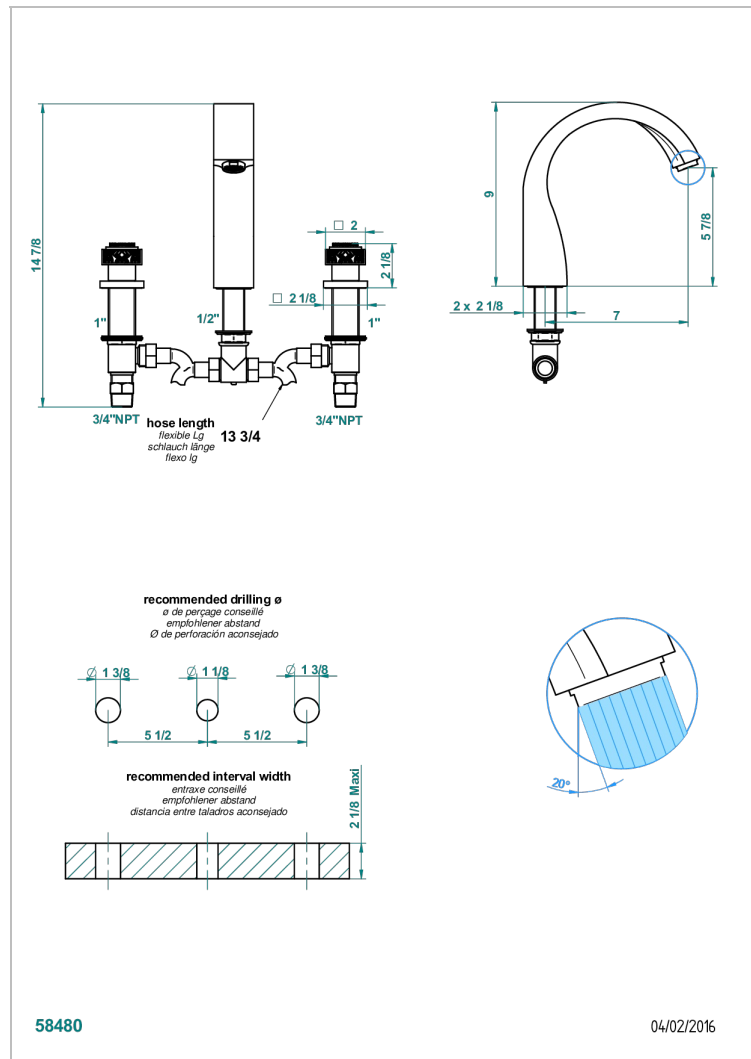

MASQUE DE FEMME SOLAIRE

A2S-25US

Roman tub set with 3/4" valves

CHARACTERISTIC

- ASME : ASME A112.18.1-2011/CSA B125.1-11

STANDARDS

AVAILABLE FINITIONS

- Black ceram - D30
- Chrome polished - A02
- Chrome polished / gold polished - G02
- Gold mat - F07
- Gold polished - F01
- Matt chrome (American satin) - C02

- Matt nickel (American satin) - C01
- Nickel polished - B01
- Soft gold - F30
- Soft matt gold - F31