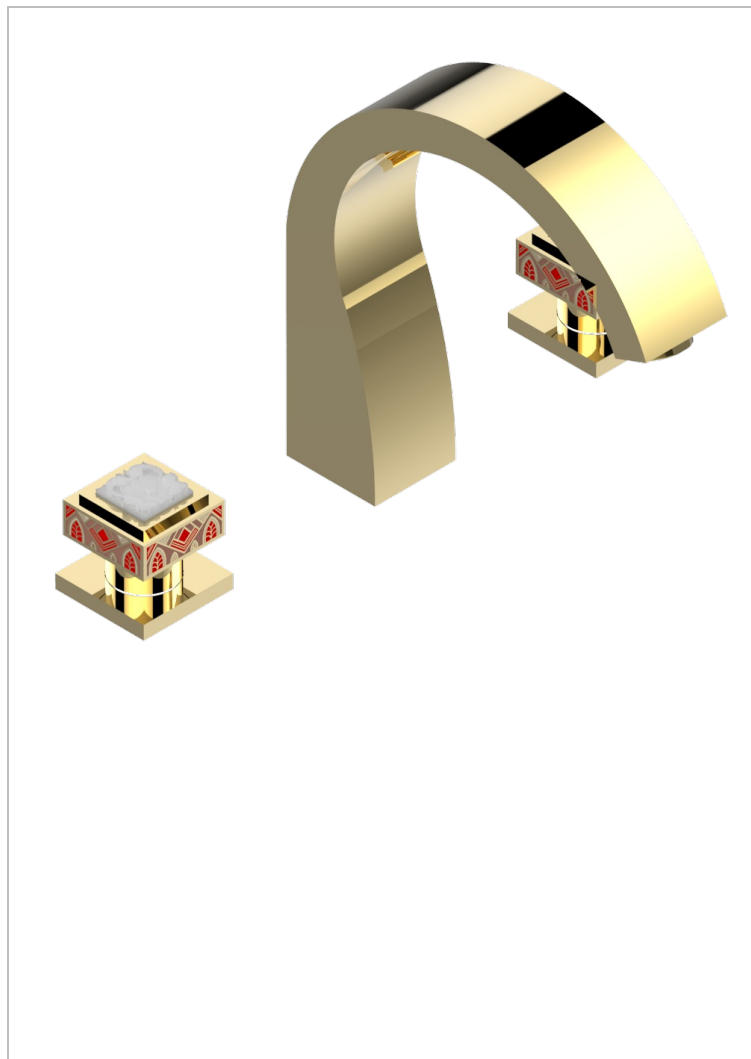

MASQUE DE FEMME SOLAIRE

A2S-25US

Roman tub set with 3/4" valves

CHARACTERISTIC

- ASME : ASME A112.18.1-2011/CSA B125.1-11

STANDARDS

AVAILABLE FINITIONS

- Black ceram - D30
- Chrome polished - A02
- Chrome polished / gold polished - G02
- Gold mat - F07
- Gold polished - F01
- Matt chrome (American satin) - C02

- Matt nickel (American satin) - C01
- Nickel polished - B01
- Soft gold - F30
- Soft matt gold - F31