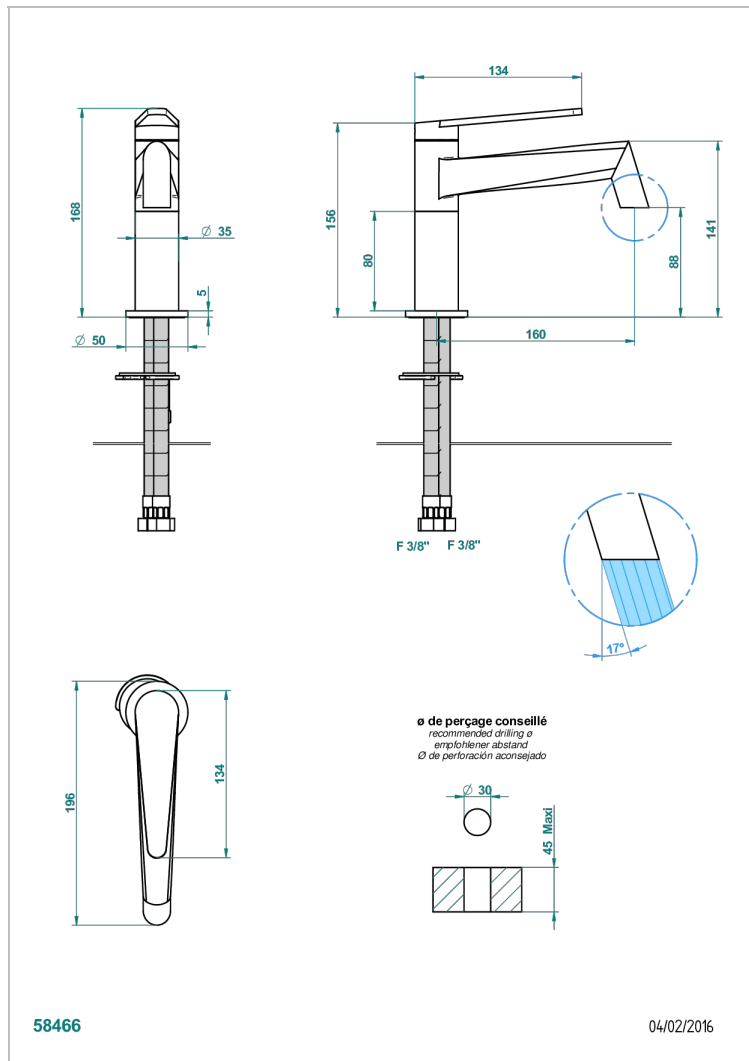

METAMORPHOSE WITH LEVER HANDLES

G6B-6500SV

Single lever lavatory mixer, without drain

CHARACTERISTIC

- ACS : 19ACCLY542

STANDARDS

AVAILABLE FINITIONS

Black ceram - D30
Blush PVD - H62
Brass color PVD - H49
Brown bronze color PVD - F33
Chrome polished - A02
Copper antique matt, coated - H07