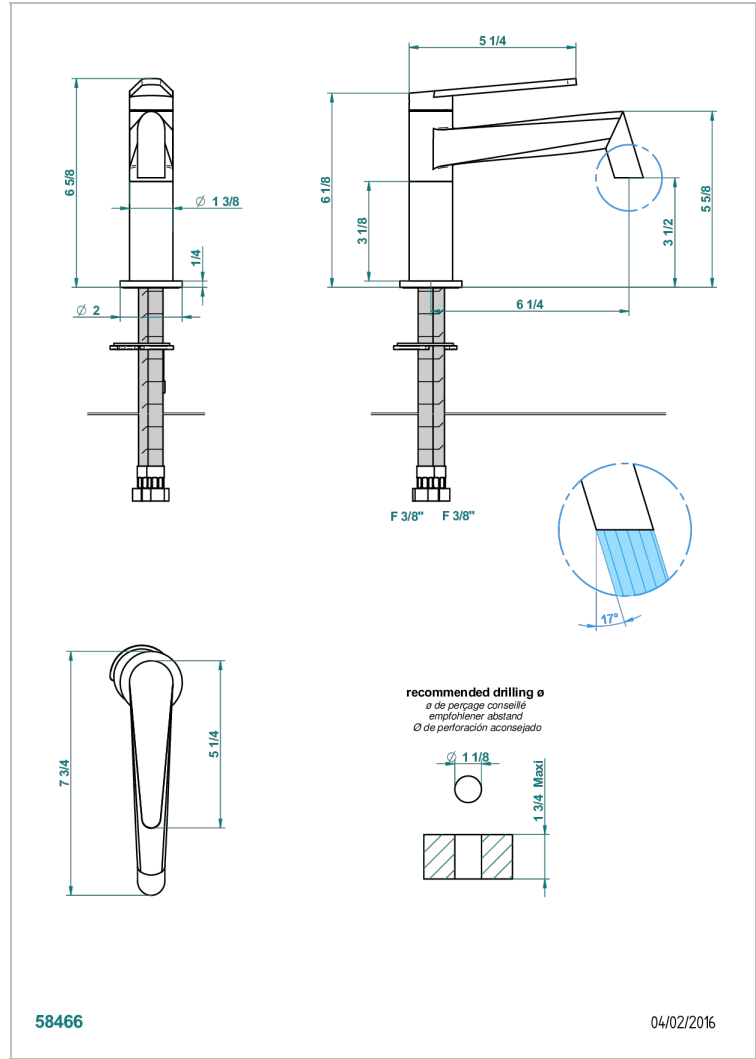

METAMORPHOSE WITH LEVER HANDLES

G6B-6500SV

Single lever lavatory mixer, without drain

CHARACTERISTIC

- ACS : 19ACCLY542

STANDARDS

AVAILABLE FINITIONS

Black ceram - D30
 Blush PVD - H62
 Brass color PVD - H49
 Brown bronze color PVD - F33
 Chrome polished - A02
 Copper antique matt, coated - H07