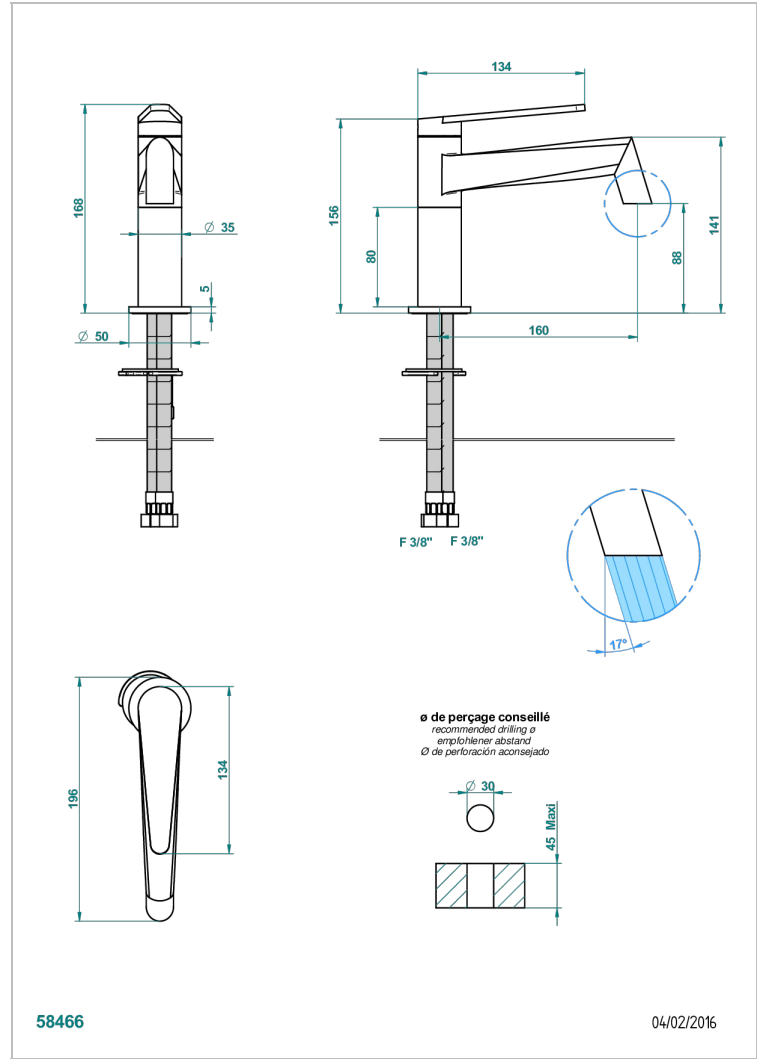

METAMORPHOSE

G6A-6500SV

Single lever lavatory mixer, without drain

THG[®]
PARIS

CHARACTERISTIC

- ACS : 19ACCLY542

STANDARDS

AVAILABLE FINITIONS