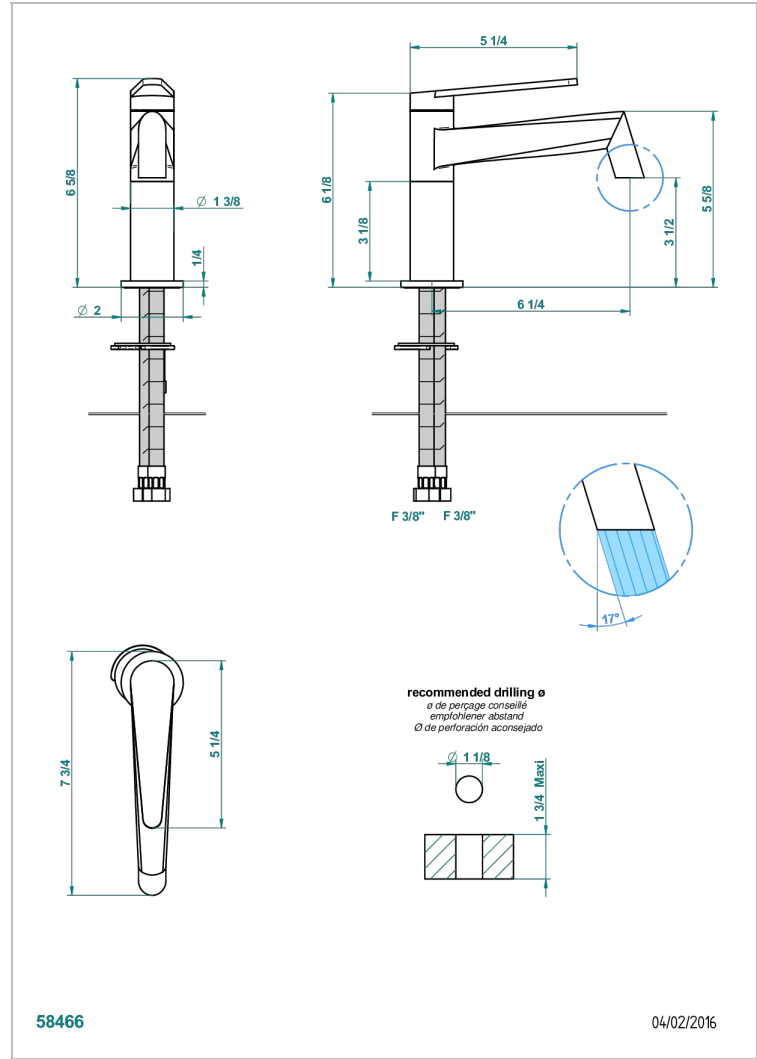

METAMORPHOSE

G6A-6500SV

Single lever lavatory mixer, without drain

CHARACTERISTIC

- ACS : 19ACCLY542

STANDARDS

AVAILABLE FINITIONS

Black ceram - D30
Blush PVD - H62
Brass color PVD - H49
Brown bronze color PVD - F33
Chrome polished - A02
Copper antique matt, coated - H07