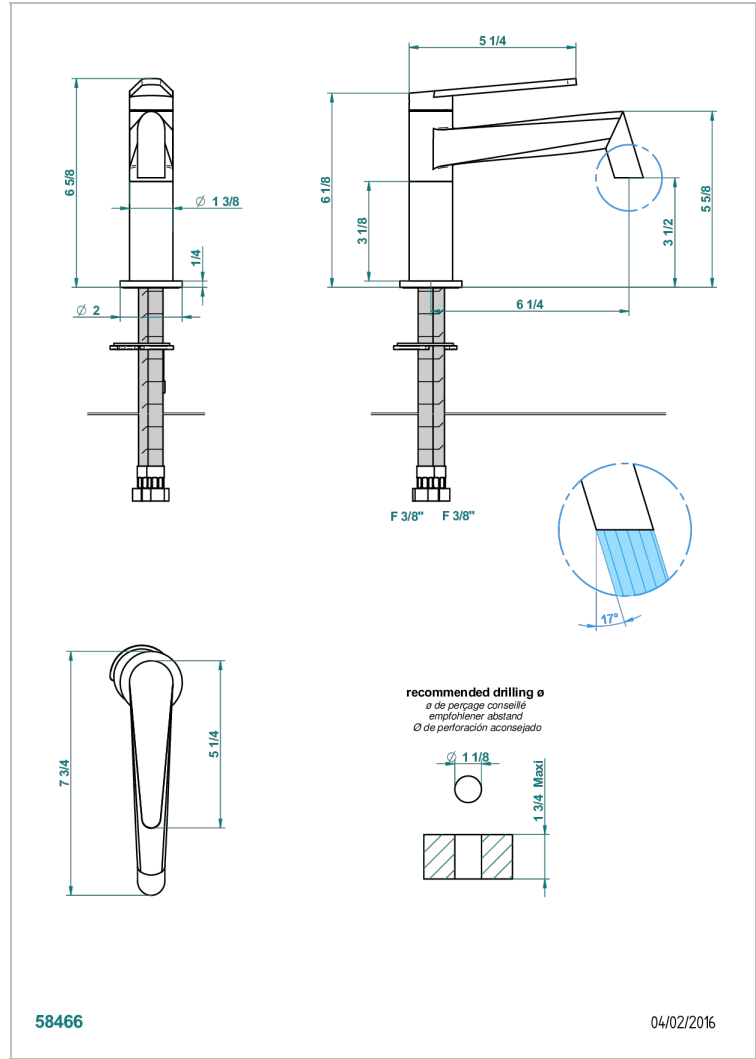

# METAMORPHOSE

G6A-6500SV

Single lever basin mixer, without waste

THG  
PARIS