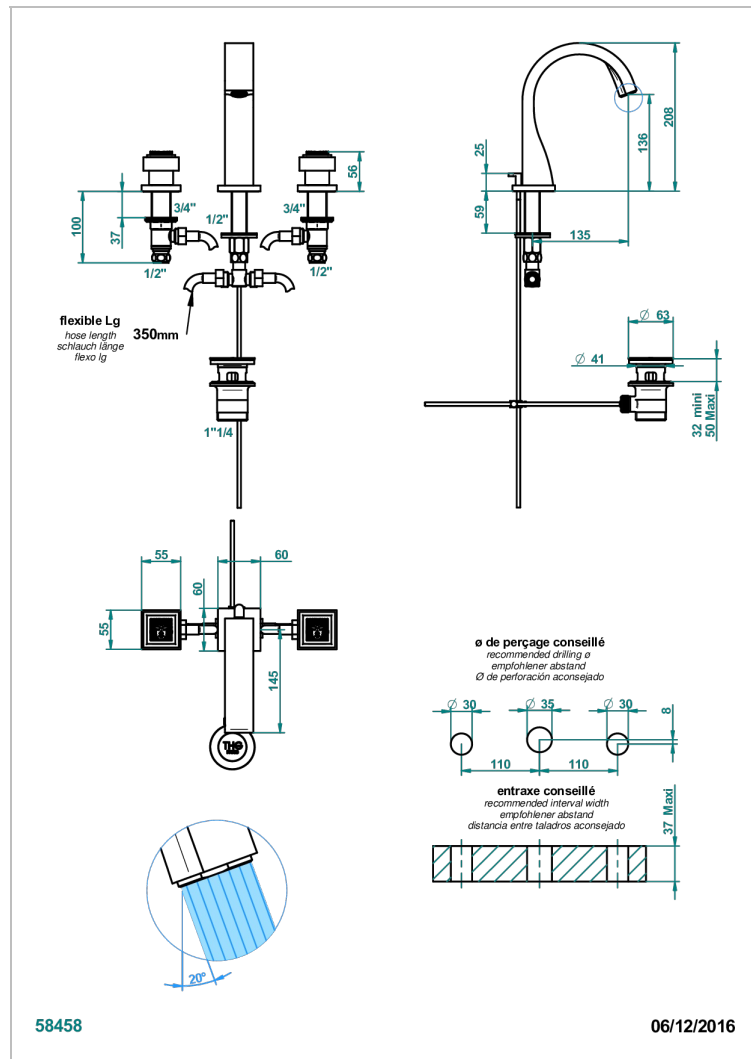

MASQUE DE FEMME SMOOTH METAL

A2U-151/W

Rim mounted 3-hole basin mixer with waste - WRAS approved

CHARACTERISTIC

- WRAS : 2109366

TECHNICAL SPECS

- Recommandé : 3 bars (max. 5 bars) - Advised : 43,5 psi (max. 72 psi)
- 8,3 l/min à 3 bars (2.2 gpm at 43.5 psi)

STANDARDS

AVAILABLE FINITIONS

Antique nickel - H28
Black ceram - D30
Blush PVD - H62
Brass color PVD - H49
Brown bronze color PVD - F33
Gold color PVD - H52

Graphite PVD - H64
Matt Umber PVD - H67
Matt blush PVD - H60
Matt brass color PVD - H50
Matt brown bronze color PVD - F34
Matt chrome - C02