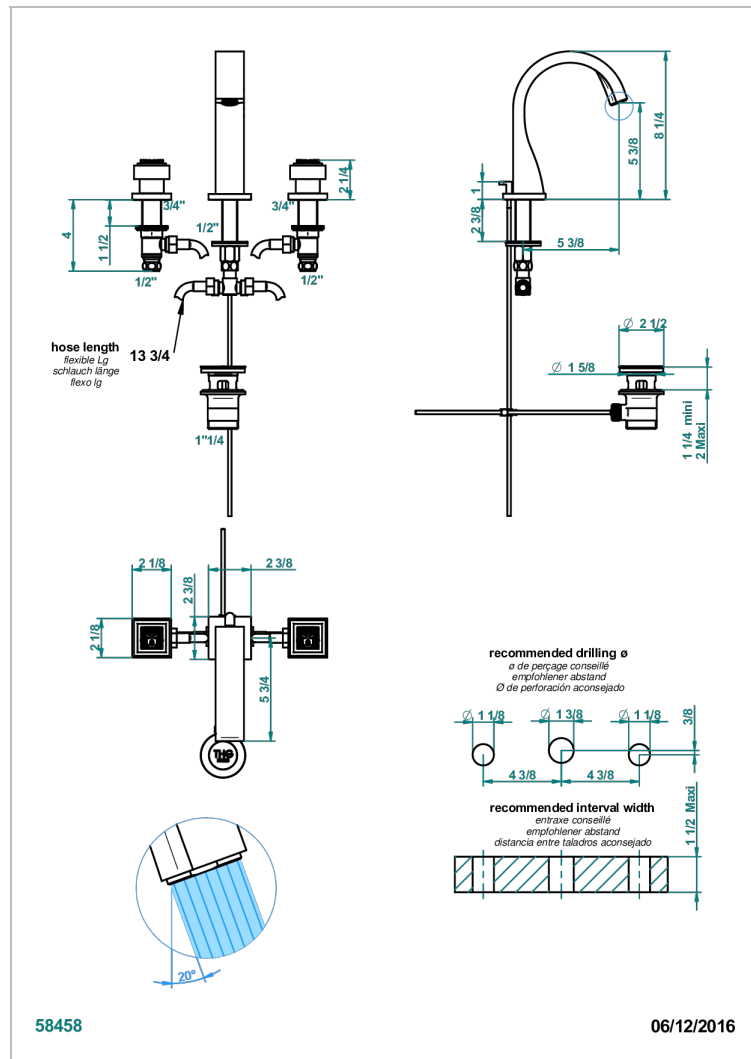

MASQUE DE FEMME SMOOTH METAL

A2U-151/W

Rim mounted 3-hole basin mixer with waste - WRAS approved

CHARACTERISTIC

- WRAS : 2109366

TECHNICAL SPECS

- Recommandé : 3 bars (max. 5 bars) - Advised : 43,5 psi (max. 72 psi)
- 8,3 l/min à 3 bars (2.2 gpm at 43.5 psi)

STANDARDS

AVAILABLE FINITIONS

Antique nickel - H28
Black ceram - D30
Blush PVD - H62
Brass color PVD - H49
Brown bronze color PVD - F33
Gold color PVD - H52

Graphite PVD - H64
Matt Umber PVD - H67
Matt blush PVD - H60
Matt brass color PVD - H50
Matt brown bronze color PVD - F34
Matt chrome - C02