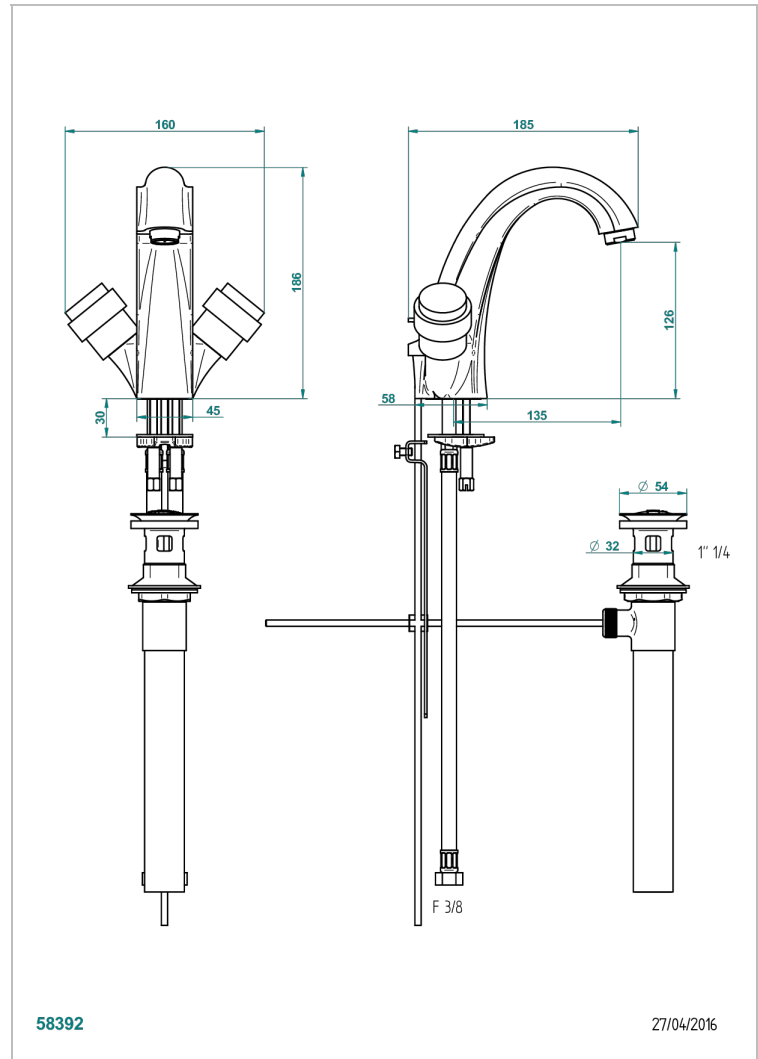

# DIPLOMATE ANILLO LISO

U4A-2155/US

Single hole 2 handlelavatory set with waste

THG<sup>®</sup>  
PARIS

## CARACTERÍSTICAS

- Diplomate anillo liso
- Single hole 2 handlelavatory set with waste