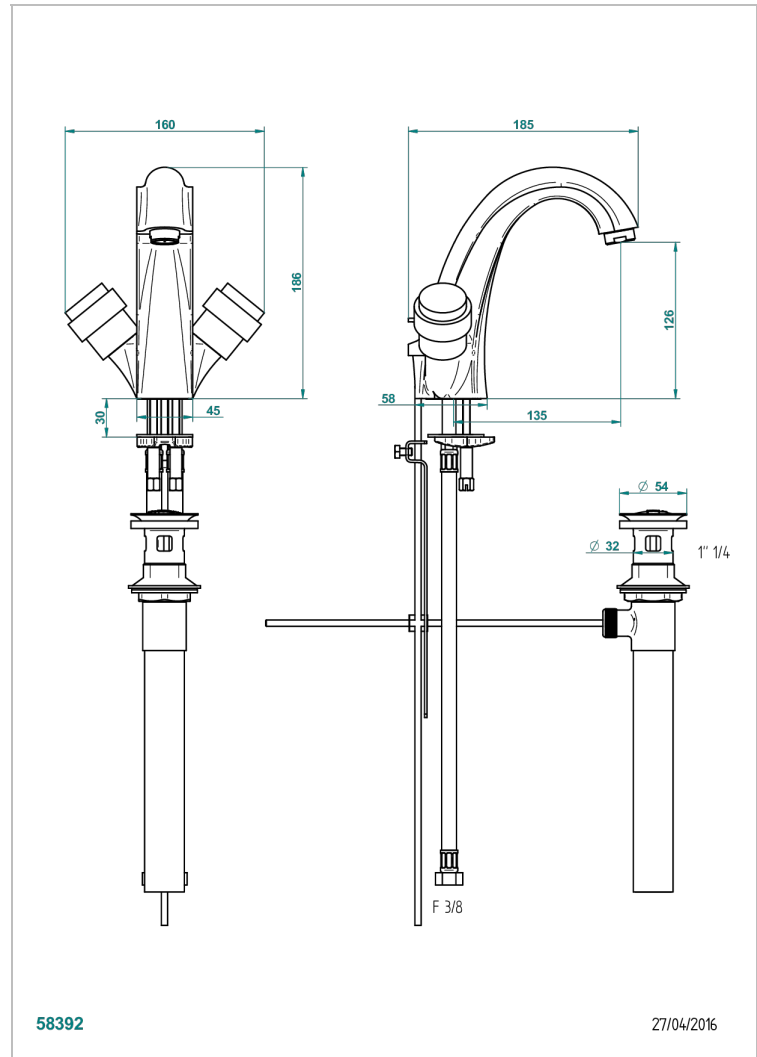

DIPLOMATE SMOOTH RINGS

U4A-2155/US

Single hole lavatory set with drain

THG[®]
PARIS

CHARACTERISTIC

- Diplomat Smooth rings
- Single hole lavatory set with drain

AVAILABLE FINITIONS

Black ceram - D30
Blush PVD - H62
Brass color PVD - H49
Brown bronze color PVD - F33
Chrome polished - A02
Chrome polished / gold polished - G02