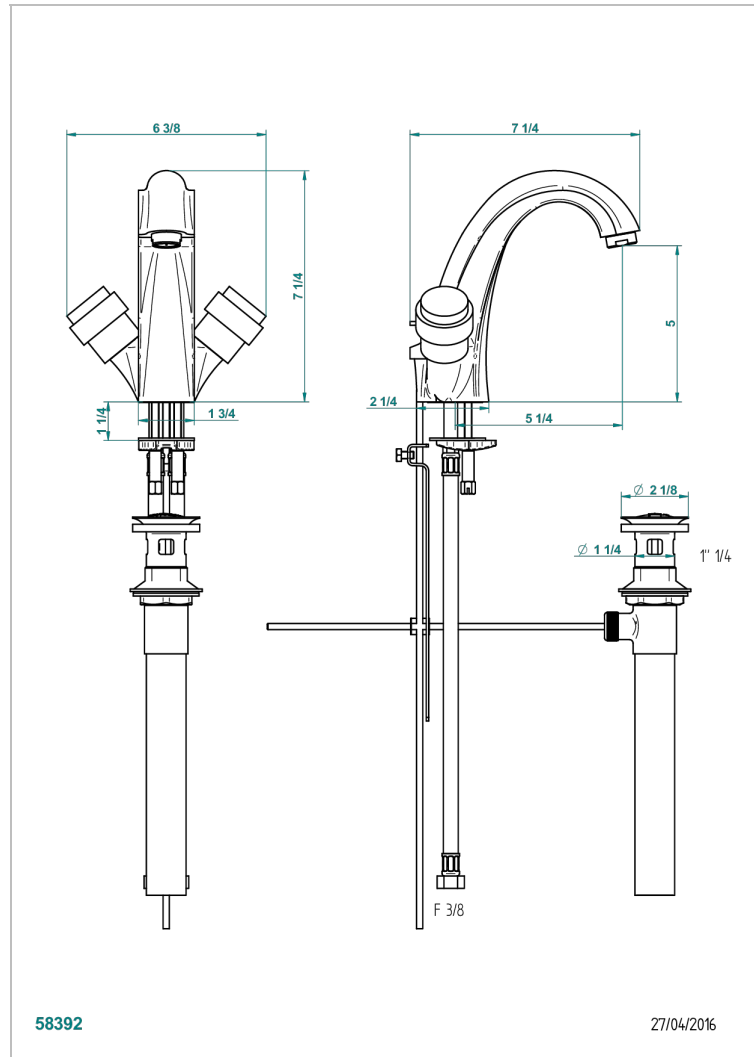

DIPLOMATE SMOOTH RINGS

U4A-2155/US

Single hole lavatory set with drain

CHARACTERISTIC

- Diplomat Smooth rings
- Single hole lavatory set with drain

AVAILABLE FINITIONS

Black ceram - D30
Blush PVD - H62
Brass color PVD - H49
Brown bronze color PVD - F33
Chrome polished - A02
Chrome polished / gold polished - G02