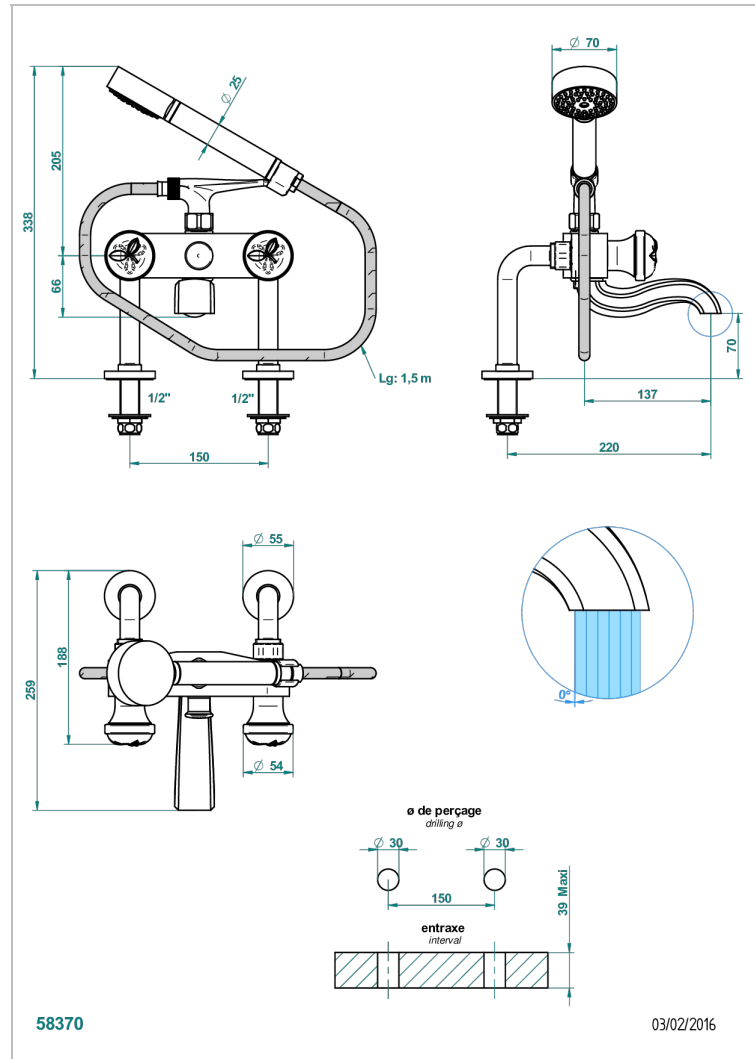

POMME GOLD LUSTER CRYSTAL

A46-13G

Rim mounted 2-hole bath/telephone shower mixer, shower and hose

THG[®]
PARIS

CHARACTERISTIC

- ACS : 21ACCLY034

STANDARDS

AVAILABLE FINITIONS