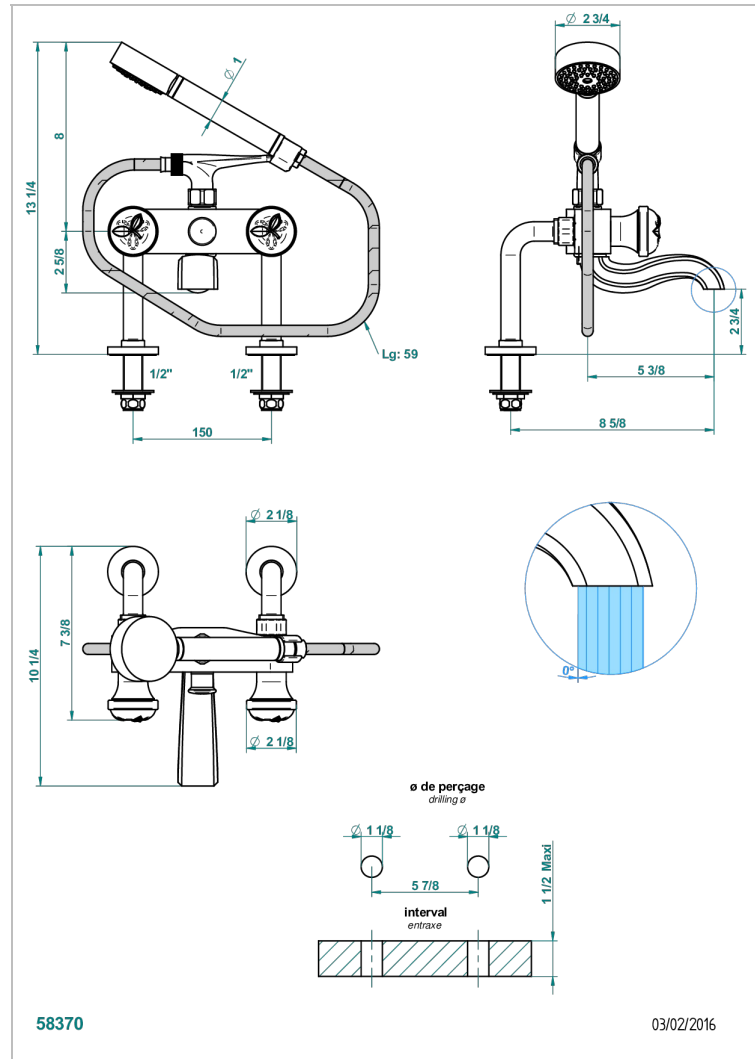

# POMME GOLD LUSTER CRYSTAL

A46-13G

Rim mounted 2-hole bath/telephone shower mixer, shower and hose

THG<sup>®</sup>  
PARIS

## CHARACTERISTIC

- ACS : 21ACCLY034