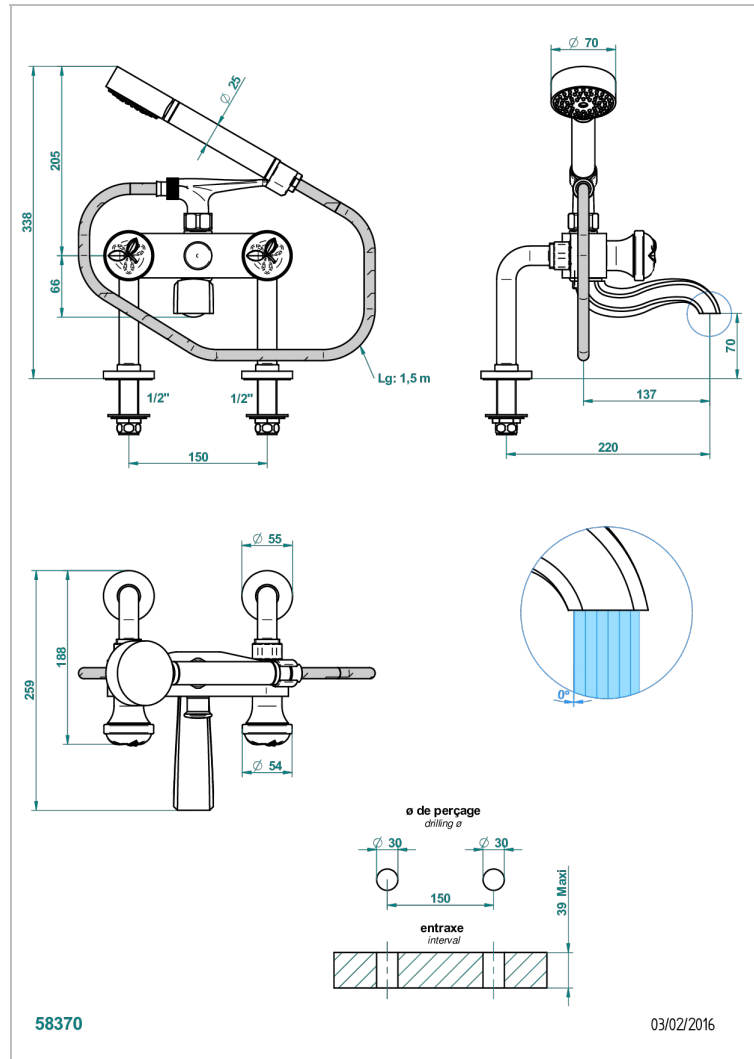

POMME GOLD LUSTER CRYSTAL

A46-13G

Rim mounted 2-hole bath/telephone shower mixer, shower and hose

CHARACTERISTIC

- ACS : 21ACCLY034

STANDARDS

AVAILABLE FINITIONS

Antique nickel - H28
Black ceram - D30
Blush PVD - H62
Brass color PVD - H49
Brown bronze color PVD - F33
Gold color PVD - H52

Nickel color PVD - H55
Polished chrome (color finish) - A02
Polished chrome / Polished gold (color finish) - G02
Polished gold (color finish) - F01
Polished nickel - B01
Soft gold - F30

Soft matt gold - F31
Umber PVD - H66
Varnished matt antique red copper (color finish) - H07