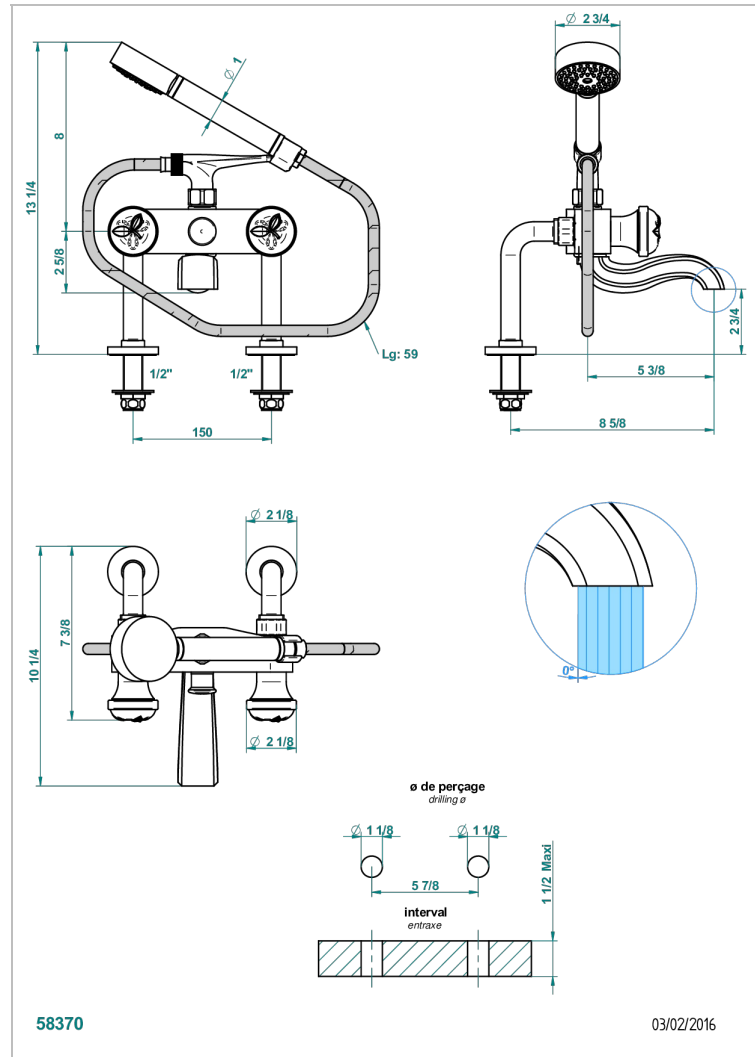

POMME GOLD LUSTER CRYSTAL

A46-13G

Rim mounted 2-hole bath/telephone shower mixer, shower and hose

THG[®]
PARIS

CHARACTERISTIC

- ACS : 21ACCLY034

STANDARDS

AVAILABLE FINITIONS