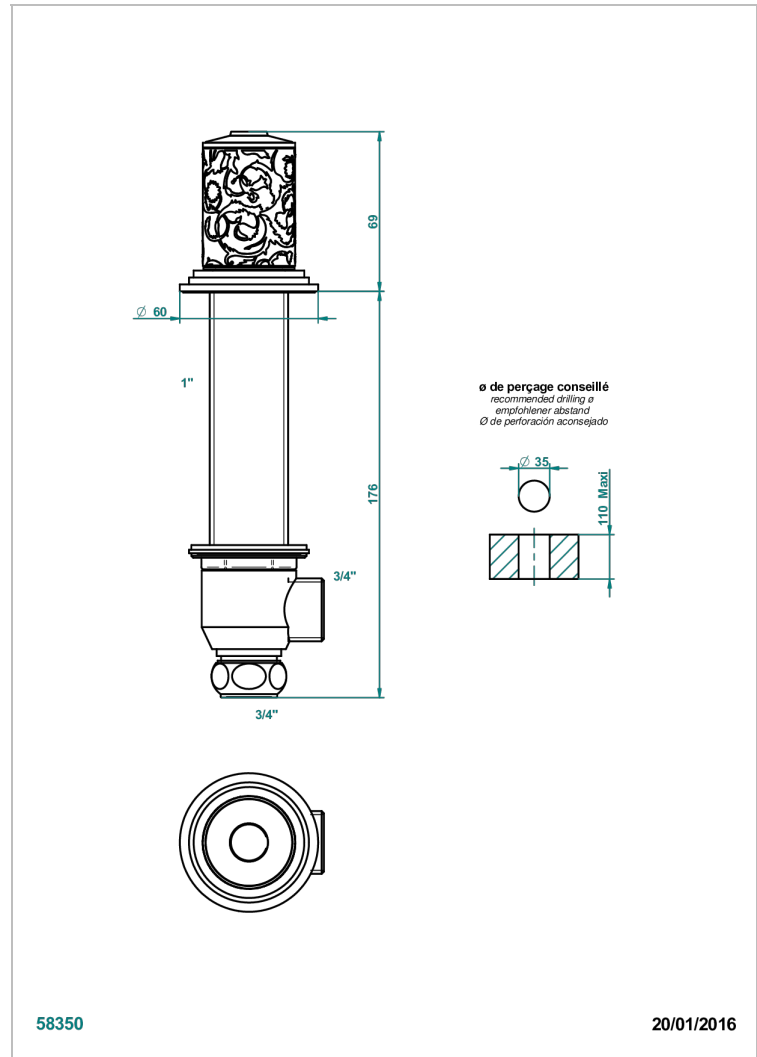

# FRIVOLE

G2R-36M

Deck valve 3/4 inch with trim for extra thick deck

## CHARACTERISTIC

- Frivole
- Deck valve 3/4 inch with trim for extra thick deck