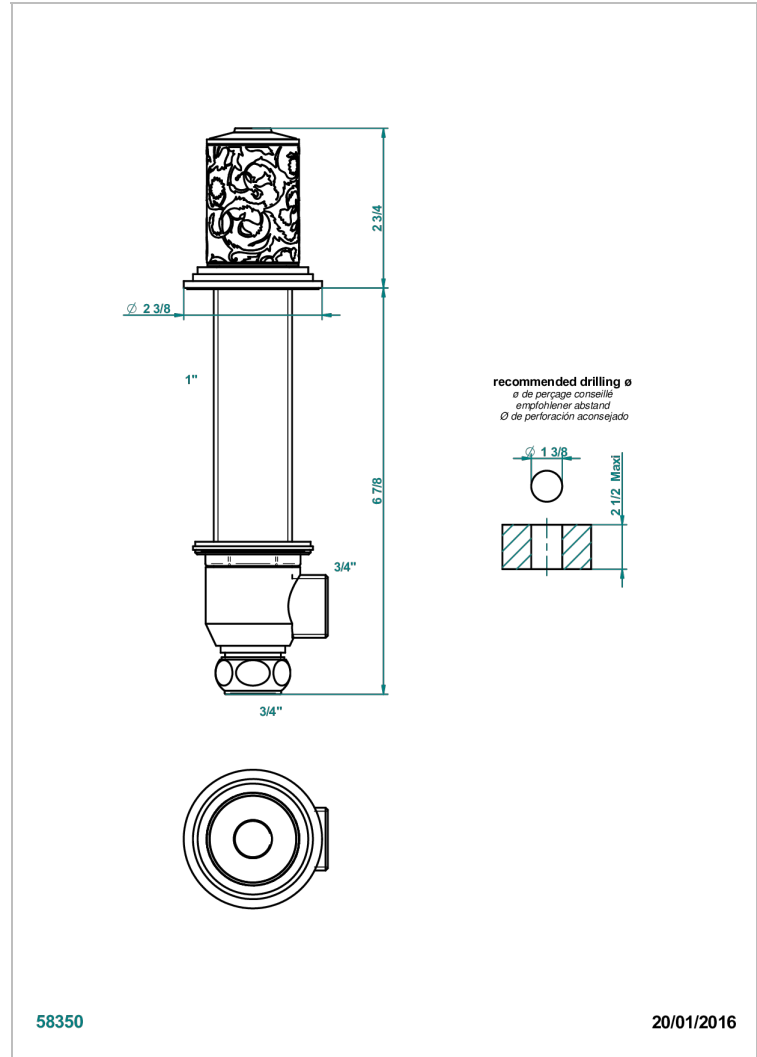

FRIVOLE

G2R-36M

Deck valve 3/4 inch with trim for extra thick deck

CHARACTERISTIC

- Frivole
- Deck valve 3/4 inch with trim for extra thick deck

AVAILABLE FINITIONS

Antique nickel - H28
Black ceram - D30
Blush PVD - H62
Brass color PVD - H49
Brown bronze color PVD - F33
Gold color PVD - H52