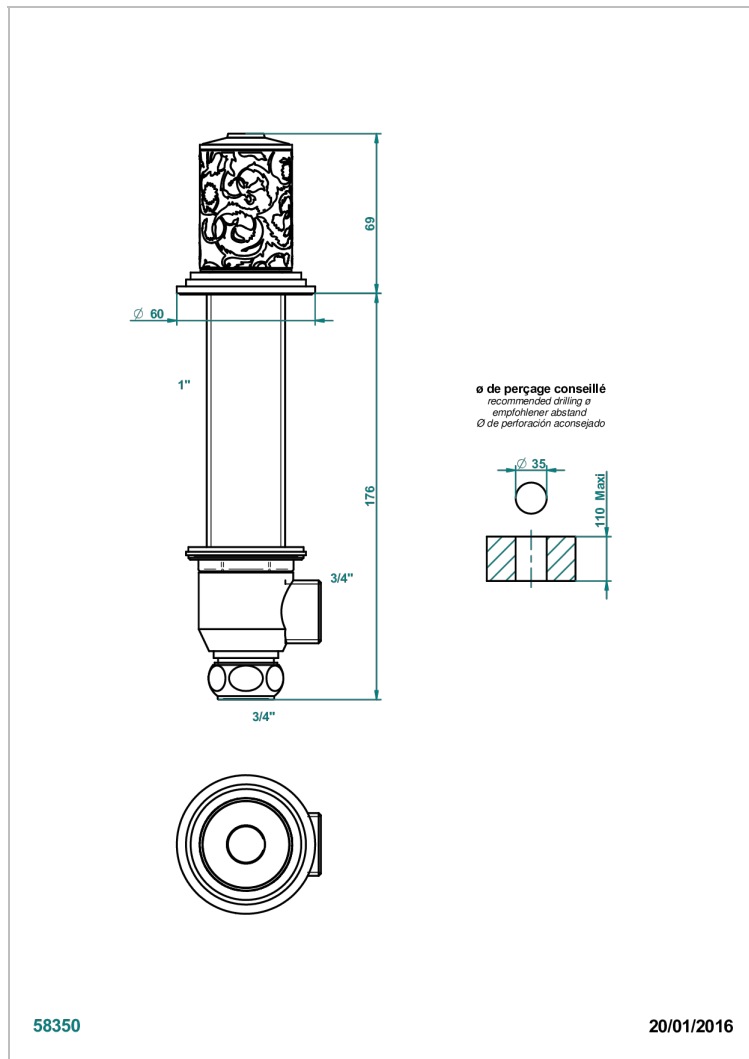

FRIVOLE

G2R-36M

Deck valve 3/4 inch with trim for extra thick deck

CHARACTERISTIC

- Frivole
- Deck valve 3/4 inch with trim for extra thick deck

AVAILABLE FINITIONS

Antique nickel - H28
Black ceram - D30
Blush PVD - H62
Brass color PVD - H49
Brown bronze color PVD - F33
Gold color PVD - H52