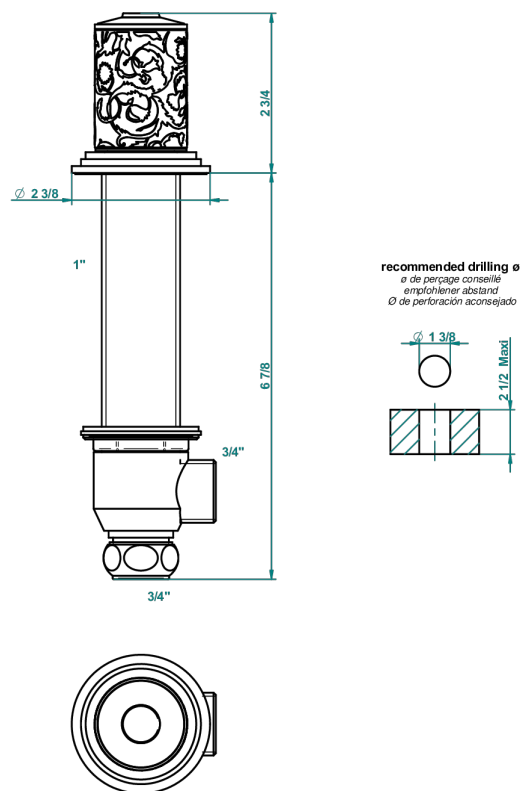

# FRIVOLE

G2R-36M

Deck valve 3/4 inch with trim for extra thick deck

58350

20/01/2016

## CHARACTERISTIC

- Frivole
- Deck valve 3/4 inch with trim for extra thick deck