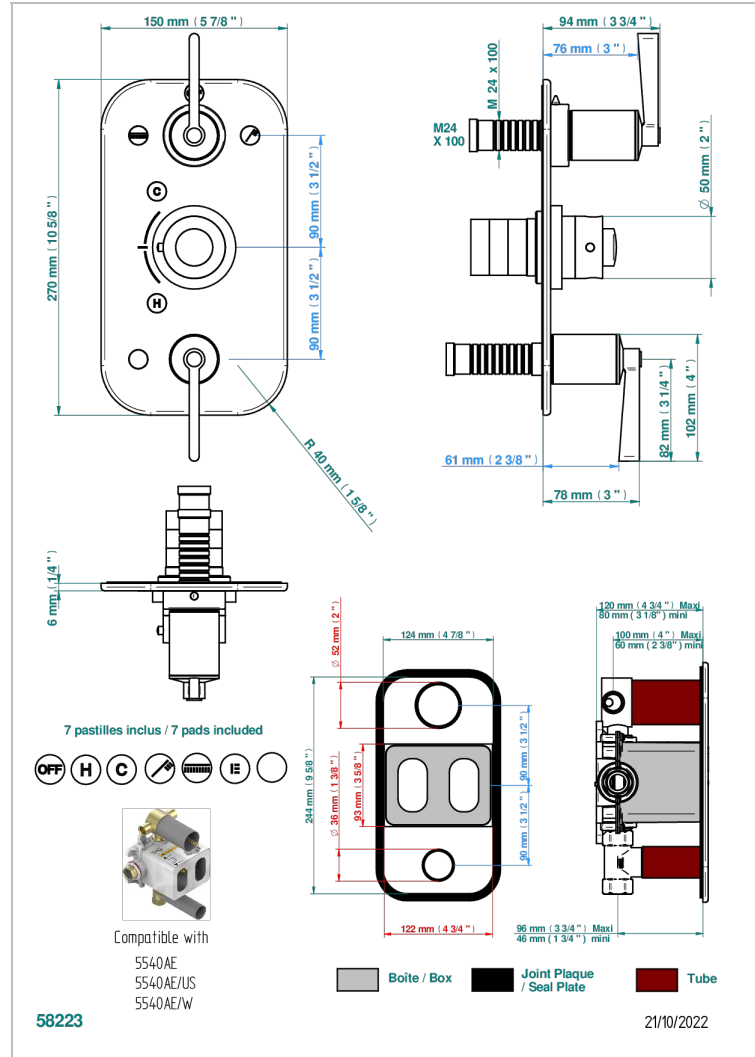

# FAUBOURG WHITE PORCELAIN WITH LEVER HANDLES

G2J-5540BE

Trim for THG thermostat 3 functions , with one off function and 2 outlets and one single off function - rough part supplied with fixing box ref. 5 540AE/US

## CHARACTERISTIC

- Built-in thermostatic cover for 5540AE with 3 outputs (1 x 3/4' and 2 x 1/2')
- Requires concealed thermostat Réf. 5540AE - 5540AE/US - 5540AE/W
- Output high : ceramic diverter with 2 functions and stopvalve
- Output downwards : 1/4' turn of 3/4' stopvalve
- For Shower 3 functions - 2 functions can operate simultaneously
- Temperature control knob with security stop at 38°C
- Solid brass plate and knob
- ASME : ASME A112.18.1-2011/CSA B125.1-11
- DVGW : DW-6512CQ0608

## RELATED SKU'S

- Ref. G00-5100G Reinforced stop ring for THG thermostatic with fixing set
- Ref. G00-5540AE/US Thg thermostat with wax cartridge with one stop valve, 2 outlets and another stop valve, delivered with a built-in box, no trim