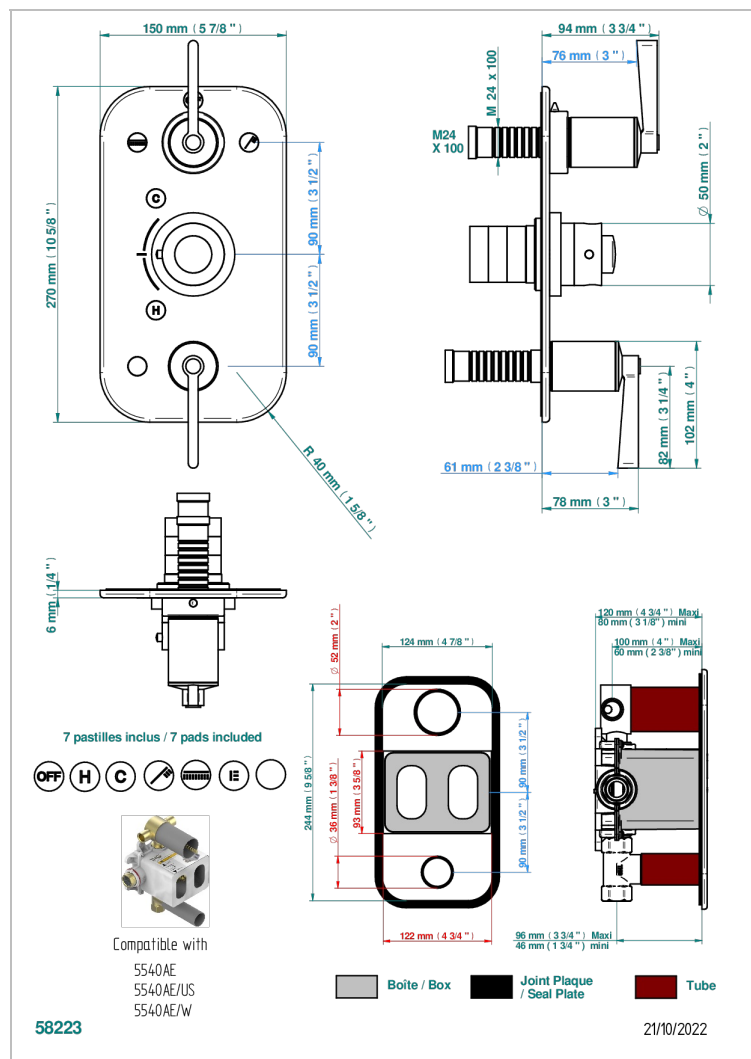

# FAUBOURG WHITE PORCELAIN WITH LEVER

G2J-5540BE

Trim for THG thermostat 3 functions , with one off function and 2 outlets and one single off function - ref. 5 540AE with box for rough parts

## CHARACTERISTIC

- Built-in thermostatic cover for 5540AE with 3 outputs (1 x 3/4' and 2 x 1/2')
- Requires concealed thermostat Réf. 5540AE - 5540AE/US - 5540AE/W
- Output high : ceramic diverter with 2 functions and stopvalve
- Output downwards : 1/4' turn of 3/4' stopvalve
- For Shower 3 functions - 2 functions can operate simultaneously
- Temperature control knob with security stop at 38°C
- Solid brass plate and knob
- ASME : ASME A112.18.1-2011/CSA B125.1-11
- DVGW : DW-6512CQ0608

## RELATED SKU'S

- Ref. G00-5100G Reinforced stop ring for THG thermostatic with fixing set
- Ref. G00-5540AE Thg thermostat with wax cartridge, 3 functions with stop valve and 2 outlets (stop position between outlets) and another stop valve, delivered with a built-in box, no trim