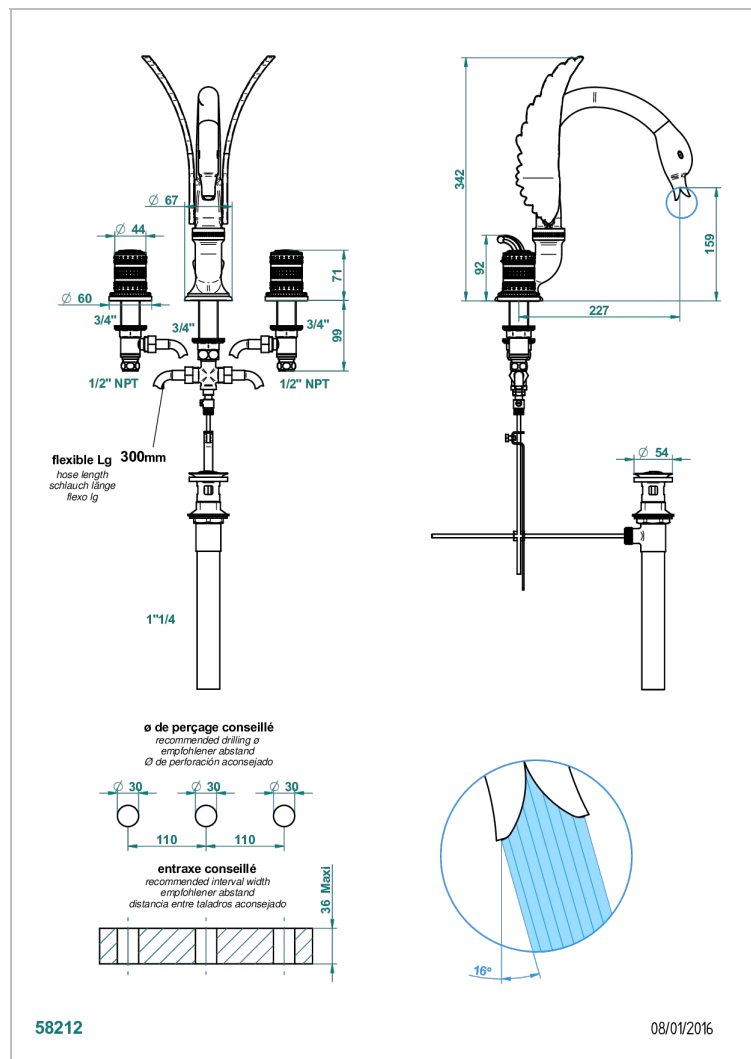

MONTE CARLO, WHITE GOLD PORCELAIN

U8C-152/US

Widespread lavatory set, high spout, with drain

CHARACTERISTIC

- Monte Carlo, white gold porcelain
- Widespread lavatory set, high spout, with drain

AVAILABLE FINITIONS