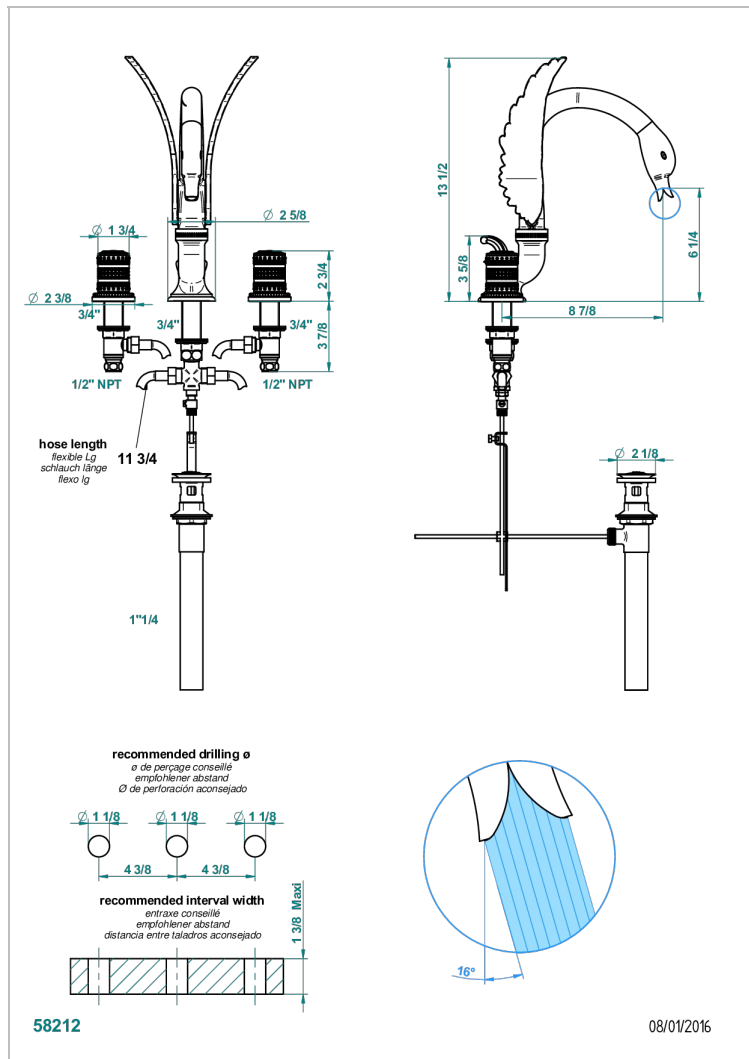

MONTE CARLO - PORCELANA DE ORO BLANCO

U8C-152/US

Rim mounted 3-hole basin mixer with waste, high spout

CARACTERÍSTICAS

- Monte Carlo - porcelana de oro blanco
- Rim mounted 3-hole basin mixer with waste, high spout

Níquel viejo - H28