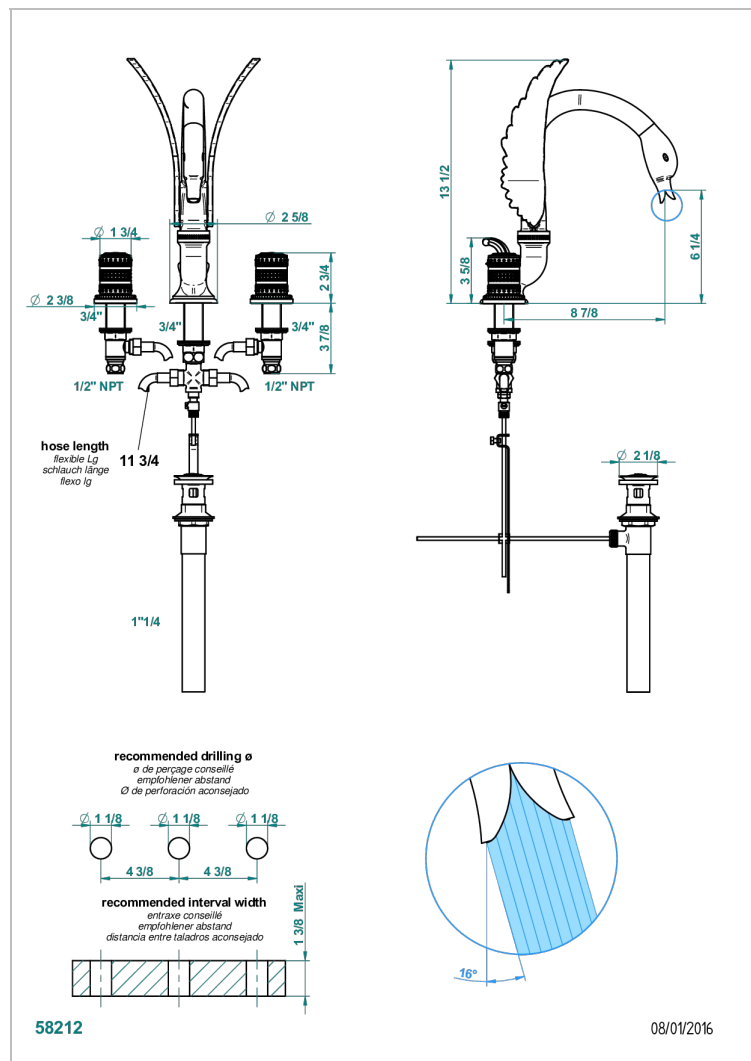

MONTE CARLO, WHITE GOLD PORCELAIN

U8C-152/US

Widespread lavatory set, high spout, with drain

CHARACTERISTIC

- Monte Carlo, white gold porcelain
- Widespread lavatory set, high spout, with drain

AVAILABLE FINITIONS