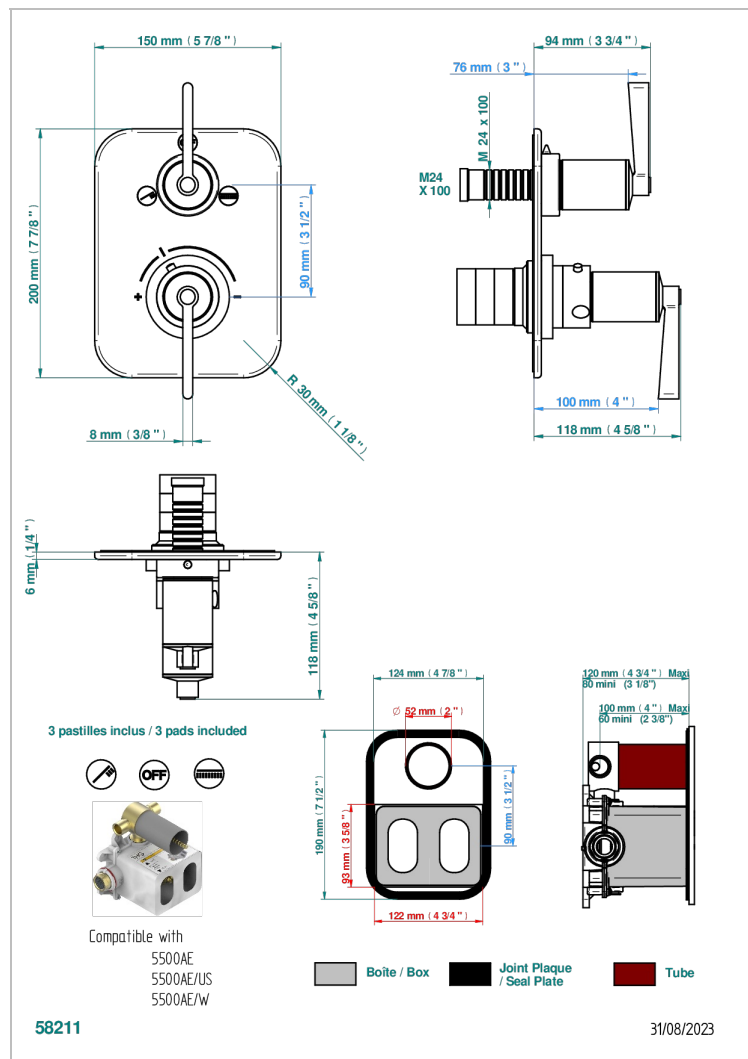

# FAUBOURG WHITE PORCELAIN WITH LEVER

G2J-5500BE

Trim for THG thermostat with 2 way diverter - ref. 5 500AE with box for rough parts

## CHARACTERISTIC

- Built-in thermostatic cover for 5500AE - 5500AE/US - 5500AE/W with 2 no.1/2" outputs and 1 stop function
- Requires concealed thermostat Ref 5500AE - 5500AE/US - 5500AE/W
- For Shower 2 functions - non simultaneous -
- Temperature control knob with security stop at 38°C
- Solid brass plate and knob
- ASME : ASME A112.18.1-2011/CSA B125.1-11
- DVGW : DW-6512CQ0608

## RELATED SKU'S

- Ref. G00-5500AE 3/4" THG thermostat with wax cartridge with stop valve and 2 outlets (stop position between outlets), delivered with a built-in box, no trim
- Ref. G00-5100G Reinforced stop ring for THG thermostatic with fixing set