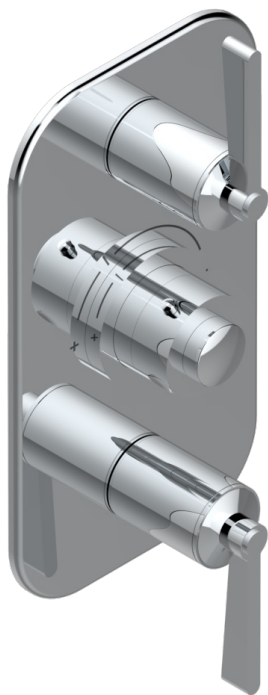

FAUBOURG METAL WITH LEVER HANDLES

G2U-5400BE

Trim for THG thermostat 2 volume controls, rough part supplied with fixing box ref. 5 400AE/US

CHARACTERISTIC

- Built-in thermostatic cover for 5400AE - 5400AE/W - 5400AE/US with 2 no. 3/4" outputs
- Requires concealed thermostat réf 5400AE - 5400AE/W - 5400AE/US
- For shower 2 simultaneous functions
- Temperature control knob with security stop at 38°C
- Solid brass plate and knob
- ASME : ASME A112.18.1-2011/CSA B125.1-11
- DVGW : DW-6512CQ0608

STANDARDS

RELATED SKU'S

- Ref. G00-5400AE/US 3/4" THG thermostat with wax cartridge, with two valves delivered with a built-in box, no trim
- Ref. G00-5100G Reinforced stop ring for THG thermostatic with fixing set