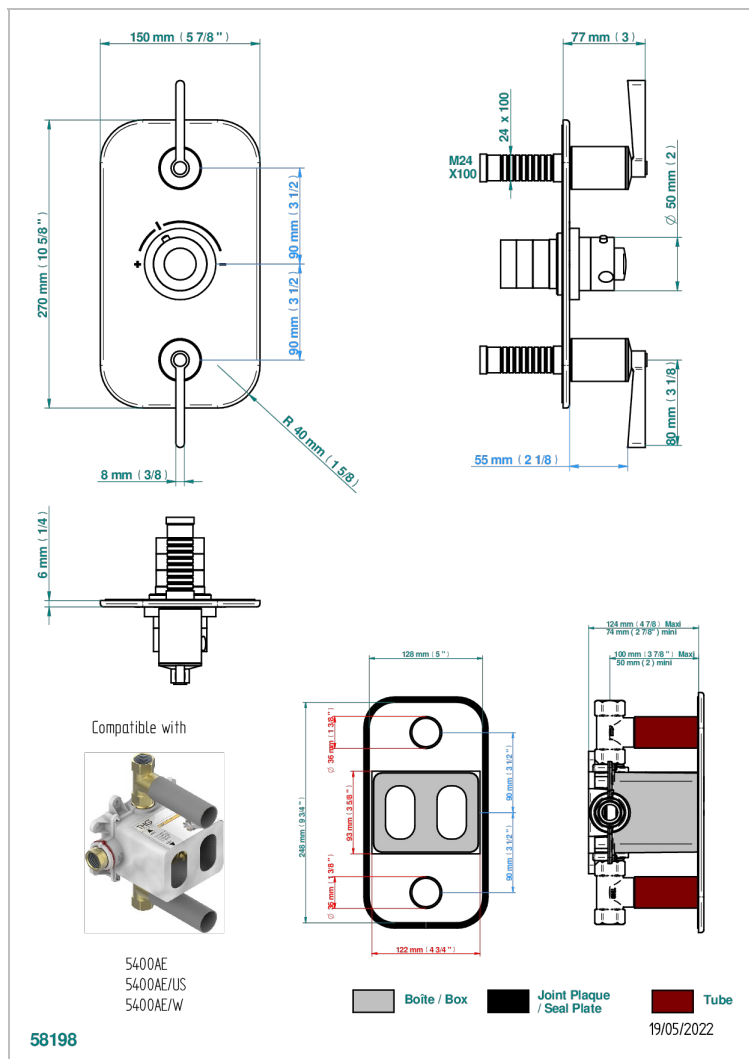

FAUBOURG METAL WITH LEVER HANDLES

G2U-5400BE

Trim for THG thermostat 2 volume controls, rough part supplied with fixing box ref. 5 400AE/US

CHARACTERISTIC

- Built-in thermostatic cover for 5400AE - 5400AE/W - 5400AE/US with 2 no. 3/4" outputs
- Requires concealed thermostat réf 5400AE - 5400AE/W - 5400AE/US
- For shower 2 simultaneous functions
- Temperature control knob with security stop at 38°C
- Solid brass plate and knob
- ASME : ASME A112.18.1-2011/CSA B125.1-11
- DVGW : DW-6512CQ0608

STANDARDS

RELATED SKU'S

- Ref. G00-5400AE/US 3/4" THG thermostat with wax cartridge, with two valves delivered with a built-in box, no trim
- Ref. G00-5100G Reinforced stop ring for THG thermostatic with fixing set