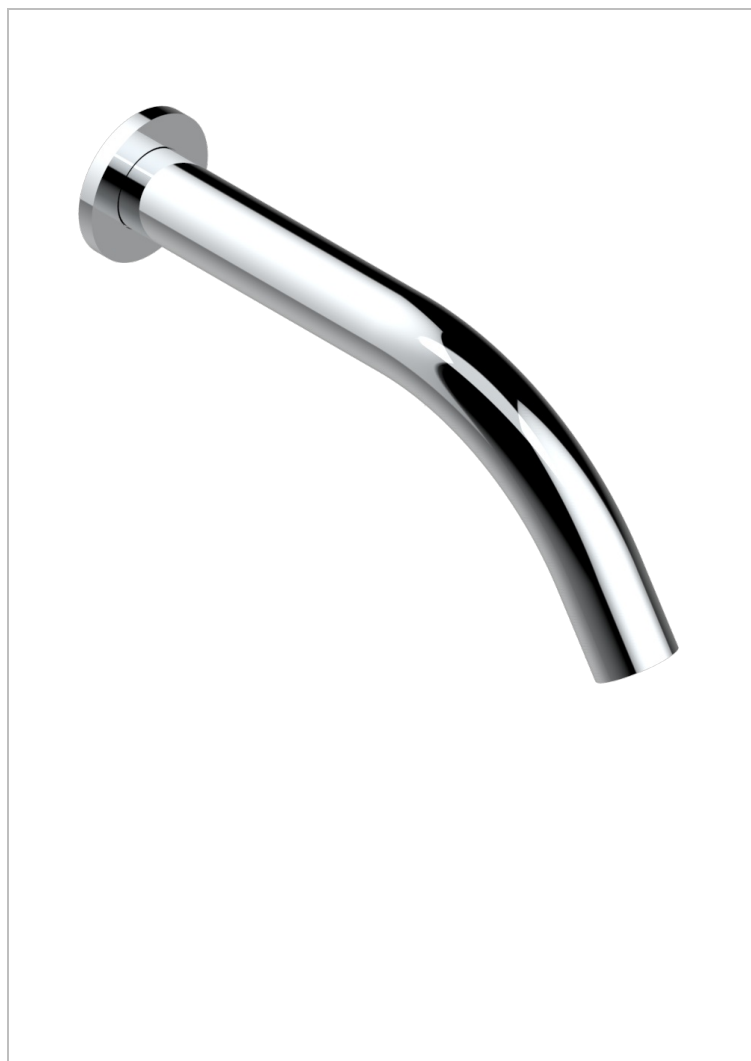

# NANO WITH LEVER

G5B-22G

Wall mounted bath spout, goliath

THG<sup>®</sup>  
PARIS

## CHARACTERISTIC

- Nano with lever
- Wall mounted bath spout, goliath

## AVAILABLE FINITIONS

Antique nickel - H28  
Black ceram - D30  
Matt chrome - C02  
Matt gold - F07  
Matt nickel (color finish) - C01  
Polished chrome (color finish) - A02

Polished chrome / Polished gold (color finish) - G02  
Polished gold (color finish) - F01  
Polished nickel - B01  
Soft gold - F30  
Soft matt gold - F31