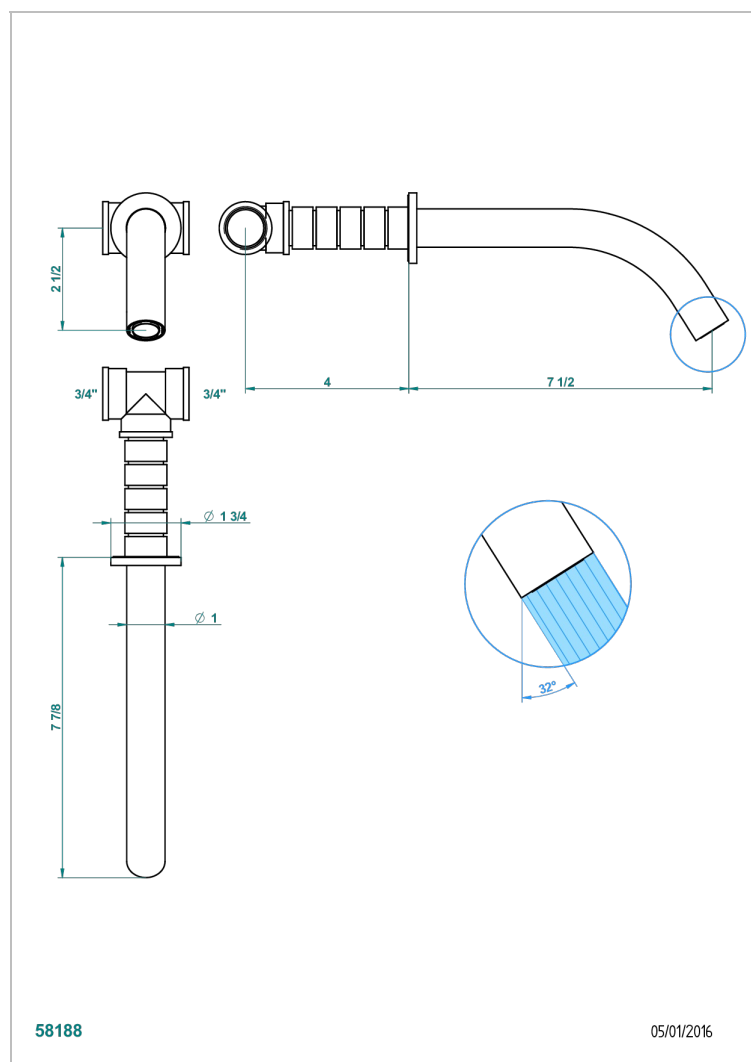

# NANO WITH LEVER

G5B-22G

Wall mounted bath spout, goliath

THG<sup>®</sup>  
PARIS

## CHARACTERISTIC

- Nano with lever
- Wall mounted bath spout, goliath