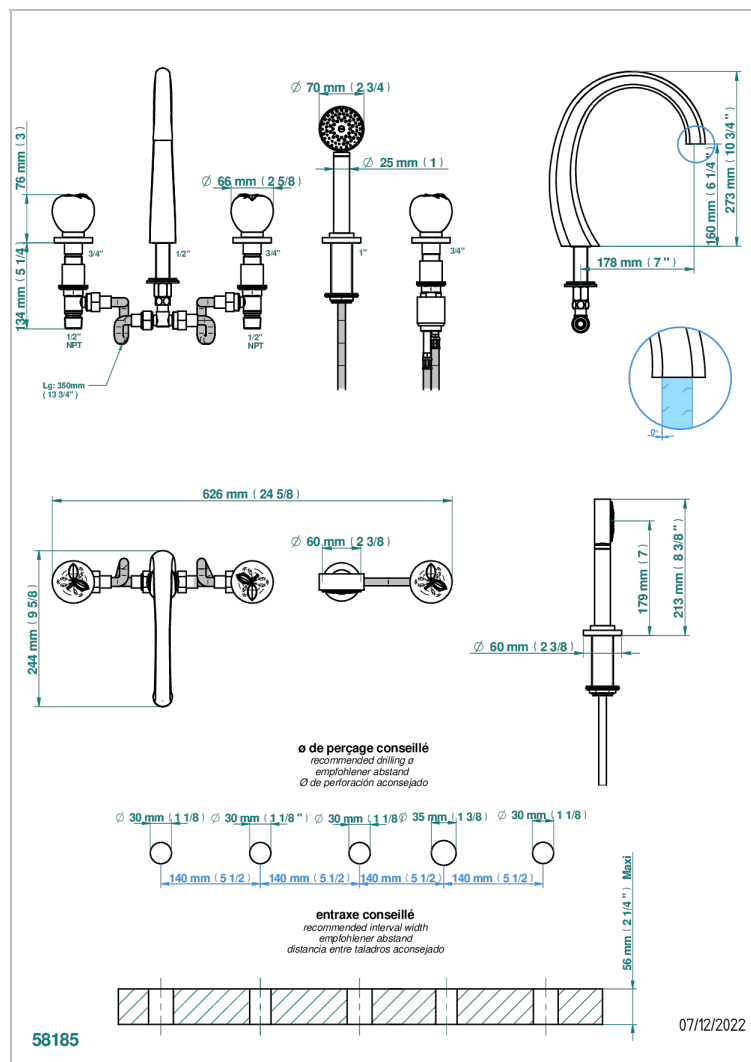

POMME GOLD LUSTER CRYSTAL

A46-1132SG

5-hole bath/shower mixer with super goliath spout, 2 x 3/4" valves, and rim mounted handshower supplied by progressive cartridge mixer

CHARACTERISTIC

- Pomme Gold luster crystal
- 5-hole bath/shower mixer with super goliath spout, 2 x 3/4" valves, and rim mounted handshower supplied by progressive cartridge mixer

AVAILABLE FINITIONS

Antique nickel - H28
Black ceram - D30
Blush PVD - H62
Brass color PVD - H49
Brown bronze color PVD - F33
Gold color PVD - H52

Graphite PVD - H64
Lacquered light bronze - D01
Matt Umber PVD - H67
Matt blush PVD - H60
Matt brass color PVD - H50
Matt brown bronze color PVD - F34