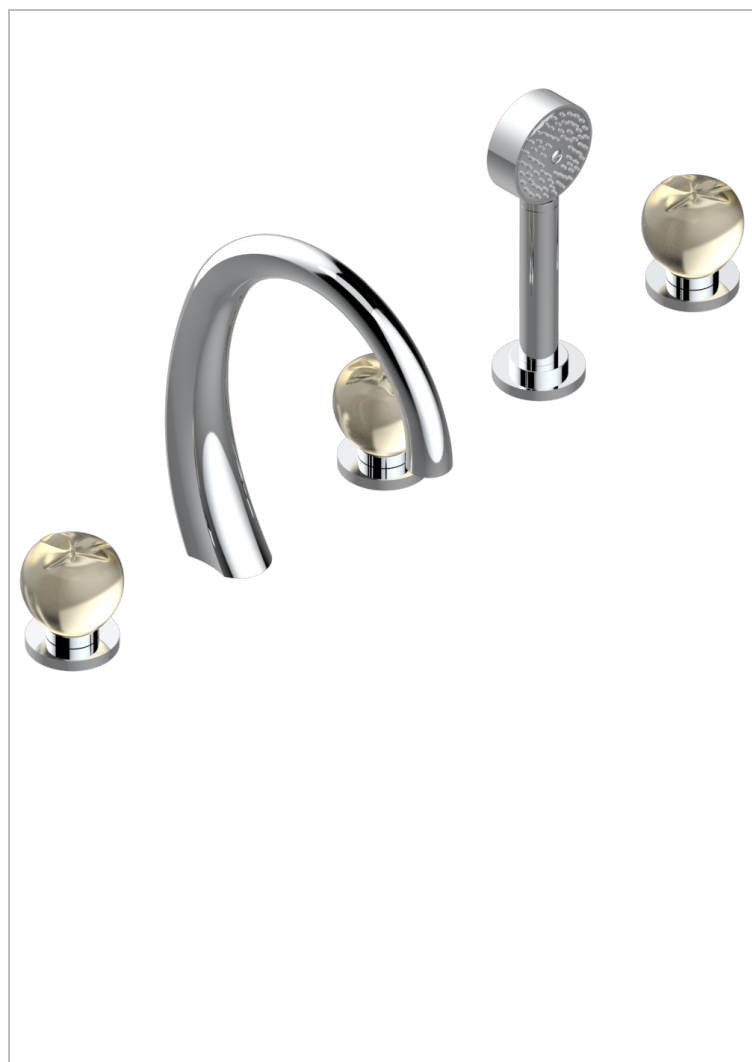

POMME GOLD LUSTER CRYSTAL

A46-1132SG

5-hole bath/shower mixer with super goliath spout, 2 x 3/4" valves, and rim mounted handshower supplied by progressive cartridge mixer

CHARACTERISTIC

- Pomme Gold luster crystal
- 5-hole bath/shower mixer with super goliath spout, 2 x 3/4" valves, and rim mounted handshower supplied by progressive cartridge mixer

AVAILABLE FINITIONS

Antique nickel - H28
Black ceram - D30
Blush PVD - H62
Brass color PVD - H49
Brown bronze color PVD - F33
Gold color PVD - H52

Graphite PVD - H64
Lacquered light bronze - D01
Matt Umber PVD - H67
Matt blush PVD - H60
Matt brass color PVD - H50
Matt brown bronze color PVD - F34

Matt chrome - C02
Matt gold - F07
Matt gold color PVD - H53
Matt graphite PVD - H65
Matt nickel (color finish) - C01
Matt nickel color PVD - H56

Nickel color PVD - H55
Polished chrome (color finish) - A02
Polished chrome / Polished gold (color finish) - G02
Polished gold (color finish) - F01
Polished nickel - B01
Soft gold - F30

Soft matt gold - F31
Umber PVD - H66
Varnished matt antique red copper (color finish) - H07