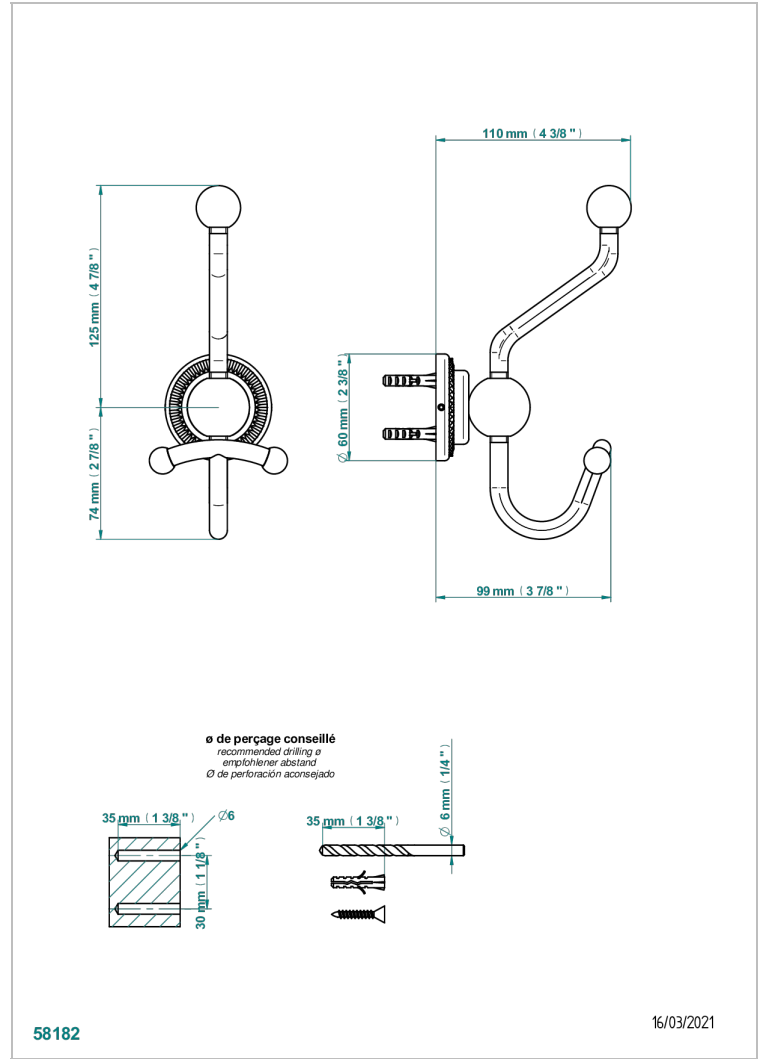

DIPLOMATE ROYALE

U4D-510A

Double robe hook

THG[®]
PARIS

CHARACTERISTIC

- Diplome Royale
- Double robe hook

AVAILABLE FINITIONS

Black ceram - D30
Blush PVD - H62
Brass color PVD - H49
Brown bronze color PVD - F33
Chrome polished - A02
Chrome polished / gold polished - G02

Copper antique matt, coated - H07
Gold color PVD - H52
Gold mat - F07
Gold polished - F01
Graphite PVD - H64
Light coated bronze - D01

Matt Umber PVD - H67
Matt blush PVD - H60
Matt brass color PVD - H50
Matt brown bronze color PVD - F34
Matt chrome (American satin) - C02
Matt gold color PVD - H53

Matt graphite PVD - H65
Matt nickel (American satin) - C01
Matt nickel color PVD - H56
Nickel antique / Sovereign - H28
Nickel color PVD - H55
Nickel polished - B01

Soft gold - F30
Soft matt gold - F31
Umber PVD - H66