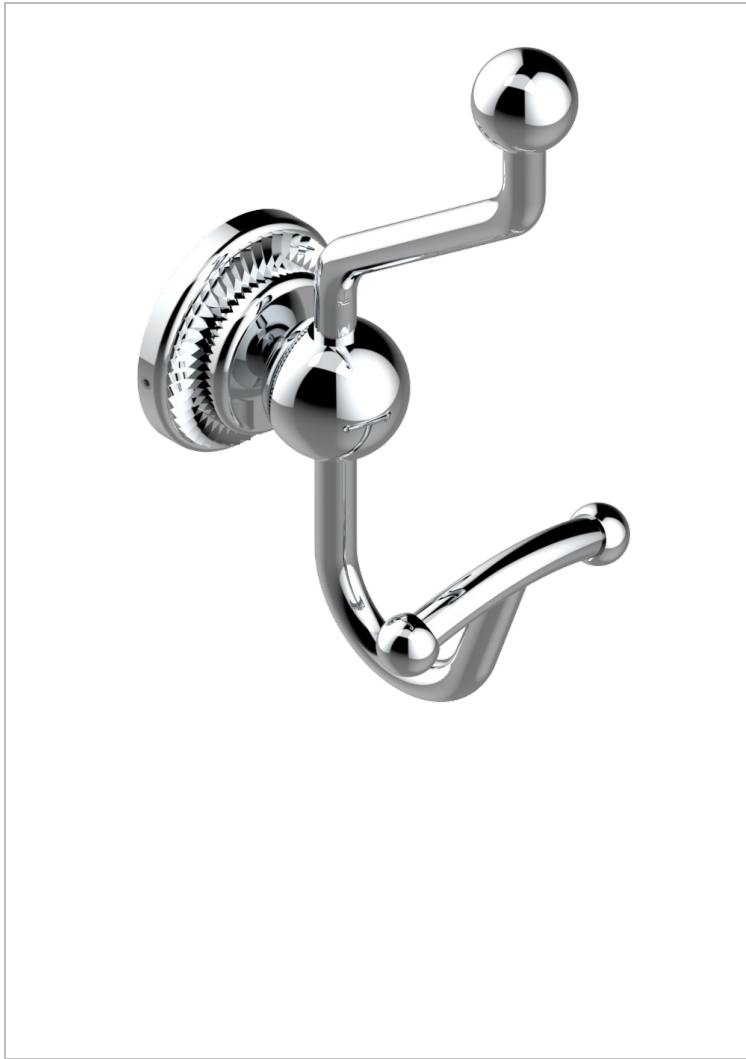

DIPLOMATE ROYALE

U4D-510A

Double robe hook

THG[®]
PARIS

CHARACTERISTIC

- Diplome Royale
- Double robe hook

AVAILABLE FINITIONS

Black ceram - D30
Blush PVD - H62
Brass color PVD - H49
Brown bronze color PVD - F33
Chrome polished - A02
Chrome polished / gold polished - G02

Copper antique matt, coated - H07
Gold color PVD - H52
Gold mat - F07
Gold polished - F01
Graphite PVD - H64
Light coated bronze - D01

Matt Umber PVD - H67
Matt blush PVD - H60
Matt brass color PVD - H50
Matt brown bronze color PVD - F34
Matt chrome (American satin) - C02
Matt gold color PVD - H53

Matt graphite PVD - H65
Matt nickel (American satin) - C01
Matt nickel color PVD - H56
Nickel antique / Sovereign - H28
Nickel color PVD - H55
Nickel polished - B01

Soft gold - F30
Soft matt gold - F31
Umber PVD - H66