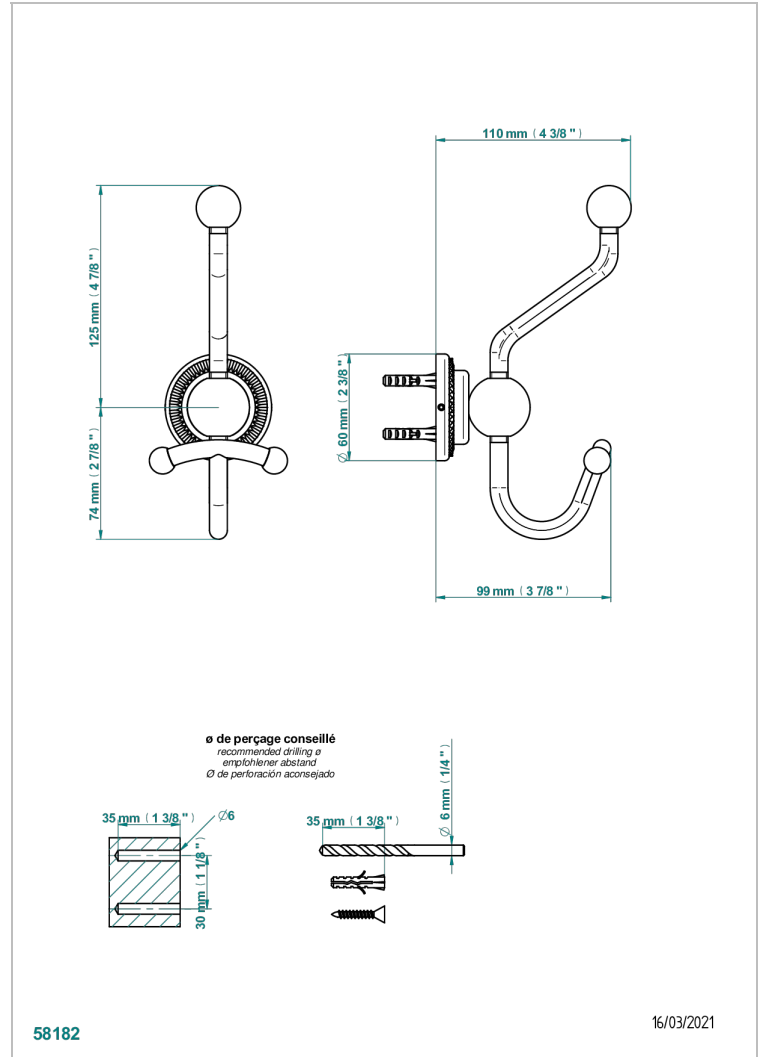

# DIPLOMATE ROYALE

U4D-510A

Double robe hook

THG<sup>®</sup>  
PARIS

## CHARACTERISTIC

- Diplome Royale
- Double robe hook

## AVAILABLE FINITIONS

Antique nickel - H28  
Black ceram - D30  
Blush PVD - H62  
Brass color PVD - H49  
Brown bronze color PVD - F33  
Gold color PVD - H52

Graphite PVD - H64  
Lacquered light bronze - D01  
Matt Umber PVD - H67  
Matt blush PVD - H60  
Matt brass color PVD - H50  
Matt brown bronze color PVD - F34