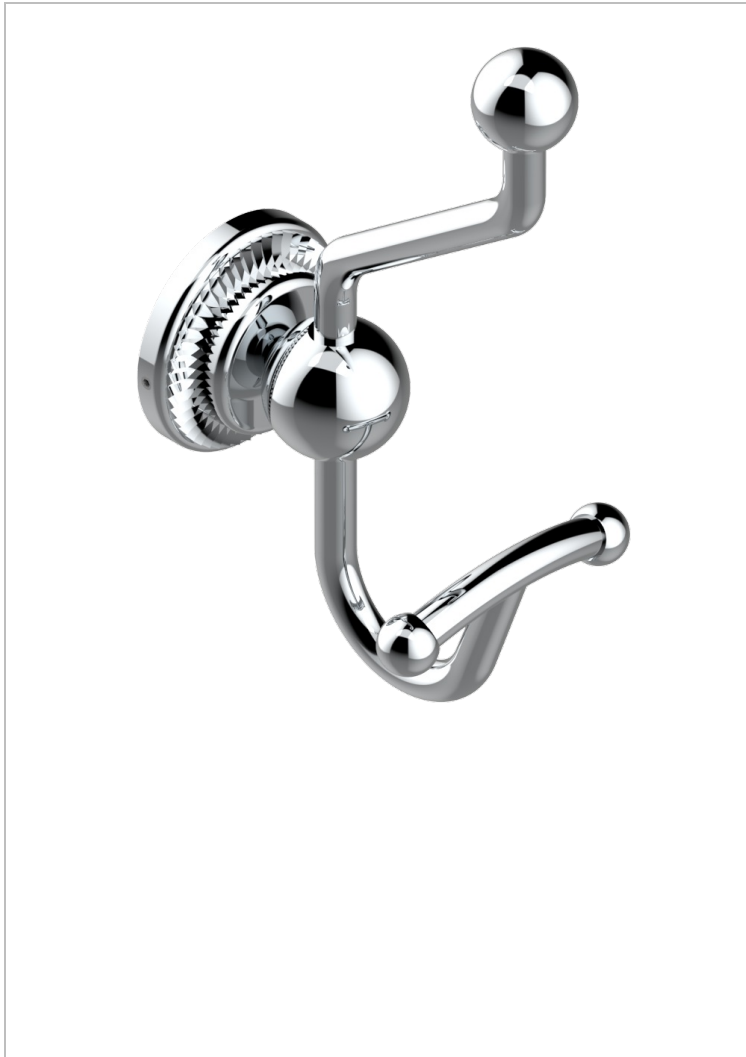

# DIPLOMATE ROYALE

U4D-510A

Double robe hook

THG<sup>®</sup>  
PARIS

## CHARACTERISTIC

- Diplome Royale
- Double robe hook

## AVAILABLE FINITIONS

Antique nickel - H28  
Black ceram - D30  
Blush PVD - H62  
Brass color PVD - H49  
Brown bronze color PVD - F33  
Gold color PVD - H52

Graphite PVD - H64  
Lacquered light bronze - D01  
Matt Umber PVD - H67  
Matt blush PVD - H60  
Matt brass color PVD - H50  
Matt brown bronze color PVD - F34