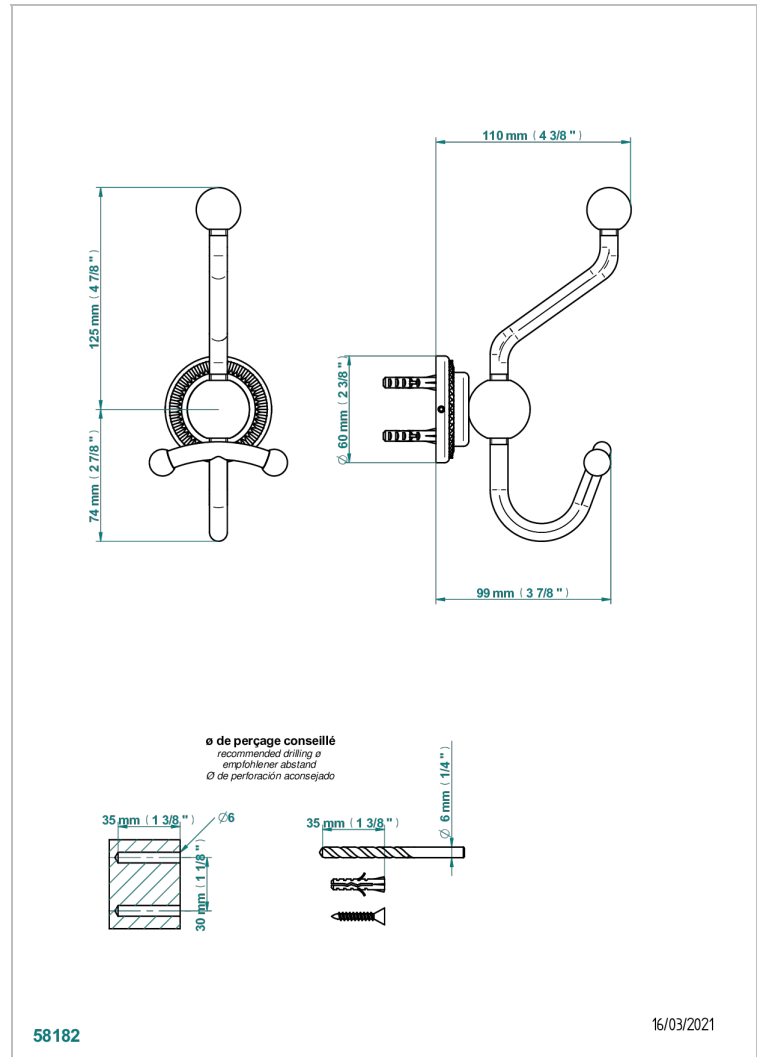

# DIPLOMATE ROYALE

U4D-510A

Double robe hook

THG<sup>®</sup>  
PARIS

## CHARACTERISTIC

- Diplome Royale
- Double robe hook

## AVAILABLE FINITIONS

Antique nickel - H28  
Black ceram - D30  
Blush PVD - H62  
Brass color PVD - H49  
Brown bronze color PVD - F33  
Gold color PVD - H52

Graphite PVD - H64  
Lacquered light bronze - D01  
Matt Umber PVD - H67  
Matt blush PVD - H60  
Matt brass color PVD - H50  
Matt brown bronze color PVD - F34