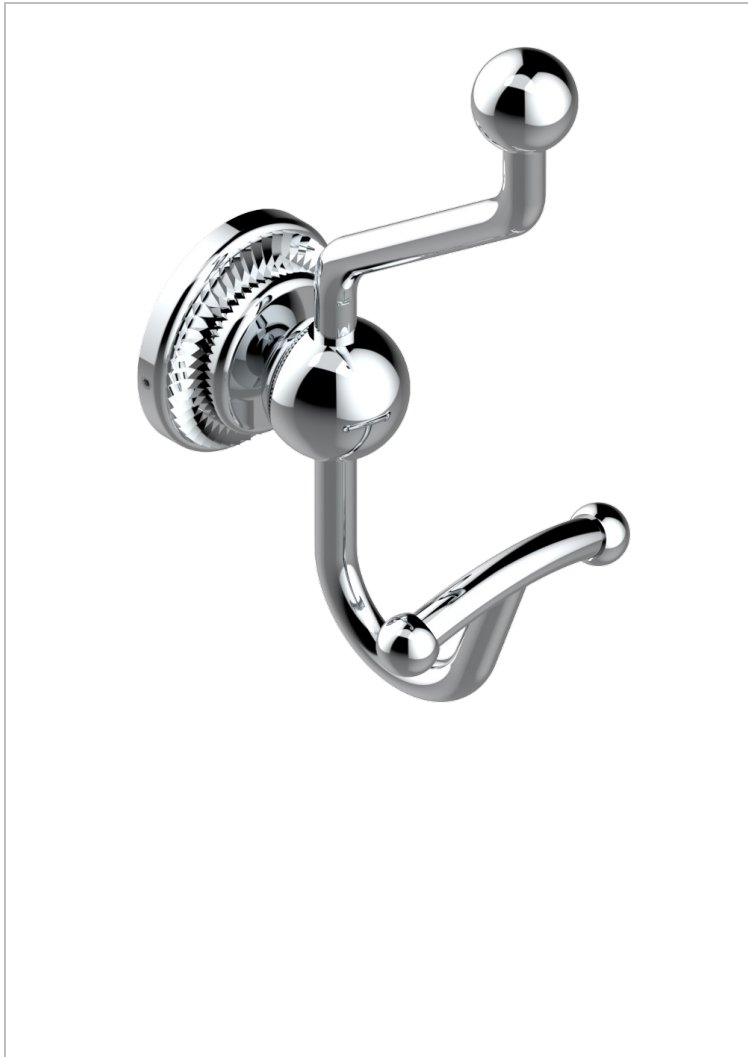

# DIPLOMATE ROYALE

U4D-510A

Double robe hook

THG<sup>®</sup>  
PARIS

## CHARACTERISTIC

- Diplome Royale
- Double robe hook

## AVAILABLE FINITIONS

Antique nickel - H28  
Black ceram - D30  
Blush PVD - H62  
Brass color PVD - H49  
Brown bronze color PVD - F33  
Gold color PVD - H52

Graphite PVD - H64  
Lacquered light bronze - D01  
Matt Umber PVD - H67  
Matt blush PVD - H60  
Matt brass color PVD - H50  
Matt brown bronze color PVD - F34