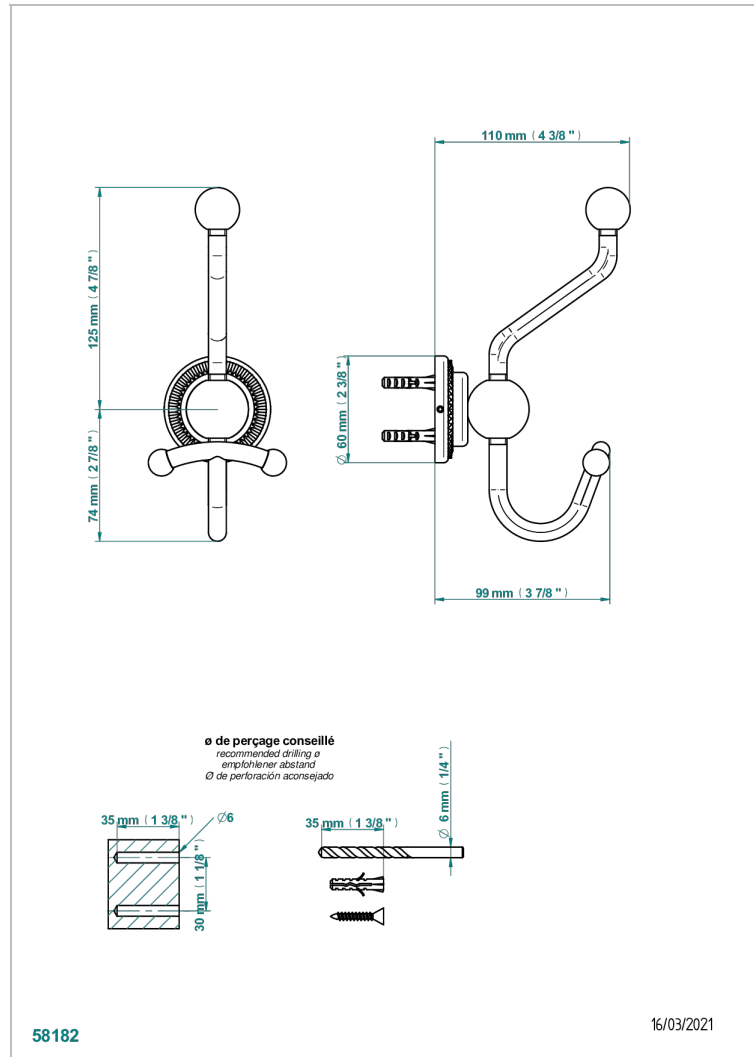

# DIPLOMATE ROYALE

U4D-510A

Double robe hook

THG<sup>®</sup>  
PARIS

## CHARACTERISTIC

- Diplome Royale
- Double robe hook

## AVAILABLE FINITIONS

Antique nickel - H28  
Black ceram - D30  
Blush PVD - H62  
Brass color PVD - H49  
Brown bronze color PVD - F33  
Gold color PVD - H52

Graphite PVD - H64  
Lacquered light bronze - D01  
Matt Umber PVD - H67  
Matt blush PVD - H60  
Matt brass color PVD - H50  
Matt brown bronze color PVD - F34