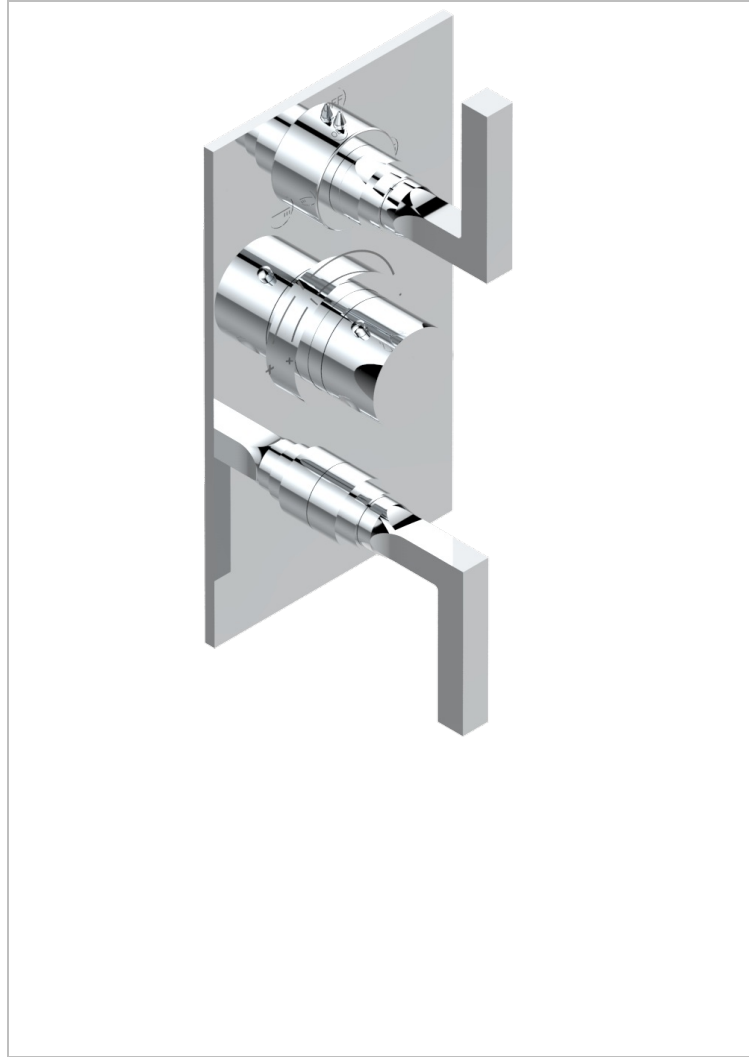

BELUGA WITH LEVER

G1U-5540BE

THG
PARIS

Trim for THG thermostat 3 functions , with one off function and 2 outlets and one single off function - ref. 5 540AE with box for rough parts

CHARACTERISTIC

- Built-in thermostatic cover for 5540AE with 3 outputs (1 x 3/4' and 2 x 1/2')
- Requires concealed thermostat Réf. 5540AE - 5540AE/US - 5540AE/W
- Output high : ceramic diverter with 2 functions and stopvalve
- Output downwards : 1/4' turn of 3/4' stopvalve
- For Shower 3 functions - 2 functions can operate simultaneously
- Temperature control knob with security stop at 38°C
- Solid brass plate and knob
- ASME : ASME A112.18.1-2011/CSA B125.1-11
- DVGW : DW-6512CQ0608

STANDARDS

RELATED SKU'S

- Ref. G00-5100G Reinforced stop ring for THG thermostatic with fixing set
- Ref. G00-5540AE Thg thermostat with wax cartridge, 3 functions with stop valve and 2 outlets (stop position between outlets) and another stop valve, delivered with a built-in box, no trim