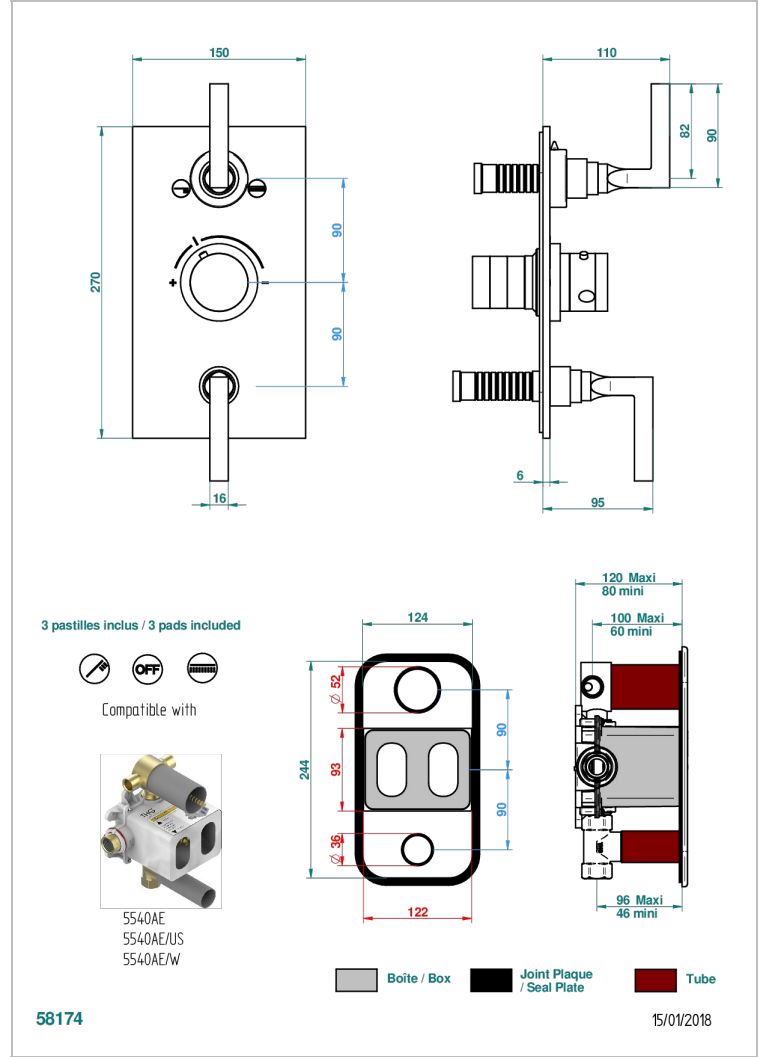

BELUGA WITH LEVER

G1U-5540BE

THG
PARIS

Trim for THG thermostat 3 functions , with one off function and 2 outlets and one single off function - ref. 5 540AE with box for rough parts

CHARACTERISTIC

- Built-in thermostatic cover for 5540AE with 3 outputs (1 x 3/4' and 2 x 1/2')
- Requires concealed thermostat Réf. 5540AE - 5540AE/US - 5540AE/W
- Output high : ceramic diverter with 2 functions and stopvalve
- Output downwards : 1/4' turn of 3/4' stopvalve
- For Shower 3 functions - 2 functions can operate simultaneously
- Temperature control knob with security stop at 38°C
- Solid brass plate and knob
- ASME : ASME A112.18.1-2011/CSA B125.1-11
- DVGW : DW-6512CQ0608

STANDARDS

RELATED SKU'S

- Ref. G00-5100G Reinforced stop ring for THG thermostatic with fixing set
- Ref. G00-5540AE Thg thermostat with wax cartridge, 3 functions with stop valve and 2 outlets (stop position between outlets) and another stop valve, delivered with a built-in box, no trim