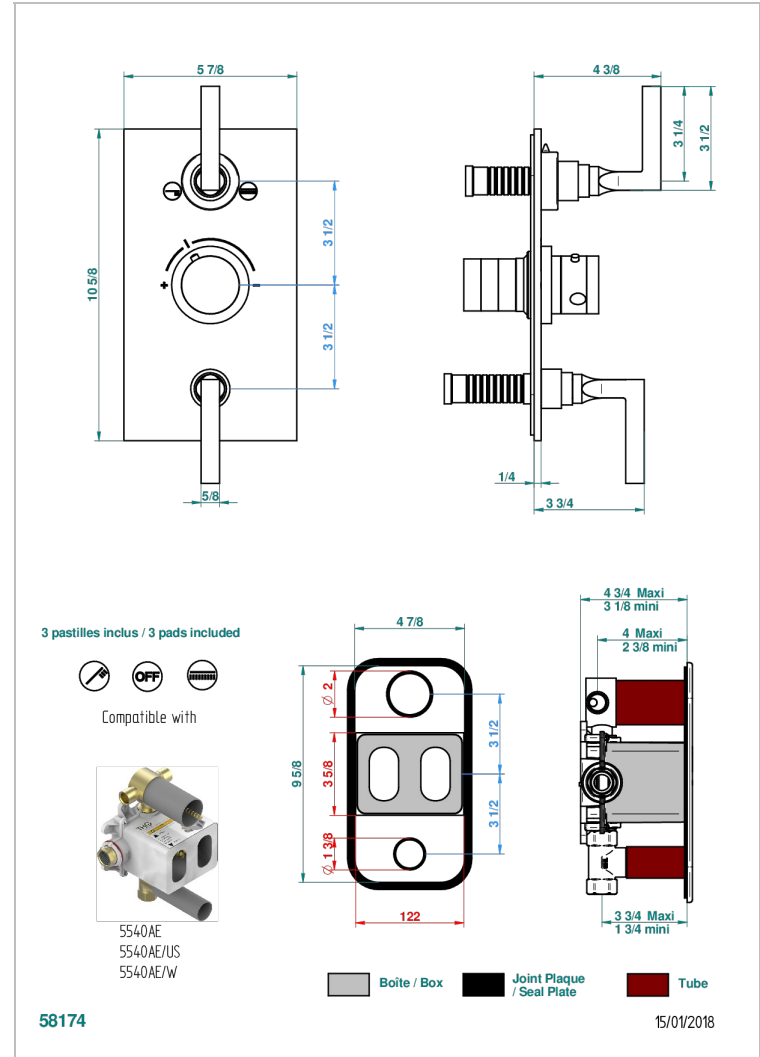

BELUGA WITH LEVER

G1U-5540BE

THG
PARIS

Trim for THG thermostat 3 functions , with one off function and 2 outlets and one single off function - ref. 5 540AE with box for rough parts

CHARACTERISTIC

- Built-in thermostatic cover for 5540AE with 3 outputs (1 x 3/4' and 2 x 1/2')
- Requires concealed thermostat Réf. 5540AE - 5540AE/US - 5540AE/W
- Output high : ceramic diverter with 2 functions and stopvalve
- Output downwards : 1/4' turn of 3/4' stopvalve
- For Shower 3 functions - 2 functions can operate simultaneously
- Temperature control knob with security stop at 38°C
- Solid brass plate and knob
- ASME : ASME A112.18.1-2011/CSA B125.1-11
- DVGW : DW-6512CQ0608

STANDARDS

RELATED SKU'S

- Ref. G00-5100G Reinforced stop ring for THG thermostatic with fixing set
- Ref. G00-5540AE Thg thermostat with wax cartridge, 3 functions with stop valve and 2 outlets (stop position between outlets) and another stop valve, delivered with a built-in box, no trim