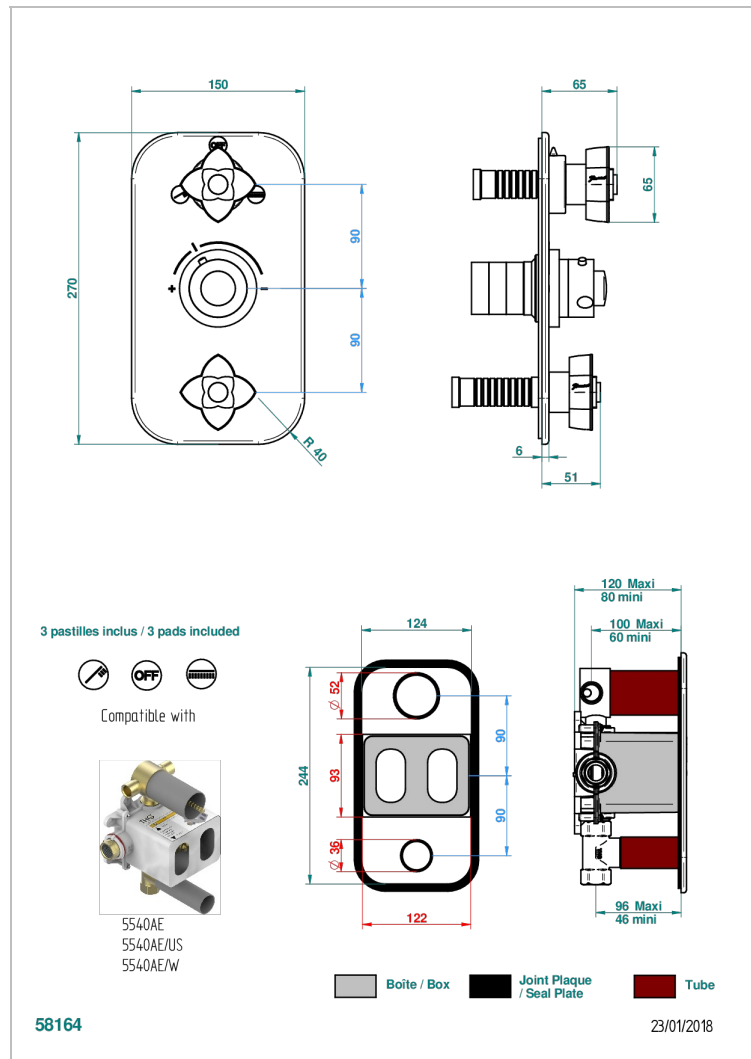

# PETALE DE CRISTAL - CLEAR CRYSTAL FINE GOLD THREAD

U6E-5540BE

Trim for THG thermostat 3 functions , with one off function and 2 outlets and one single off function - rough part supplied with fixing box ref. 5 540AE/US

## CHARACTERISTIC

- Built-in thermostatic cover for 5540AE with 3 outputs (1 x 3/4' and 2 x 1/2')
- Requires concealed thermostat Réf. 5540AE - 5540AE/US - 5540AE/W
- Output high : ceramic diverter with 2 functions and stopvalve
- Output downwards : 1/4' turn of 3/4' stopvalve
- For Shower 3 functions - 2 functions can operate simultaneously
- Temperature control knob with security stop at 38°C
- Solid brass plate and knob
- ASME : ASME A112.18.1-2011/CSA B125.1-11
- DVGW : DW-6512CQ0608