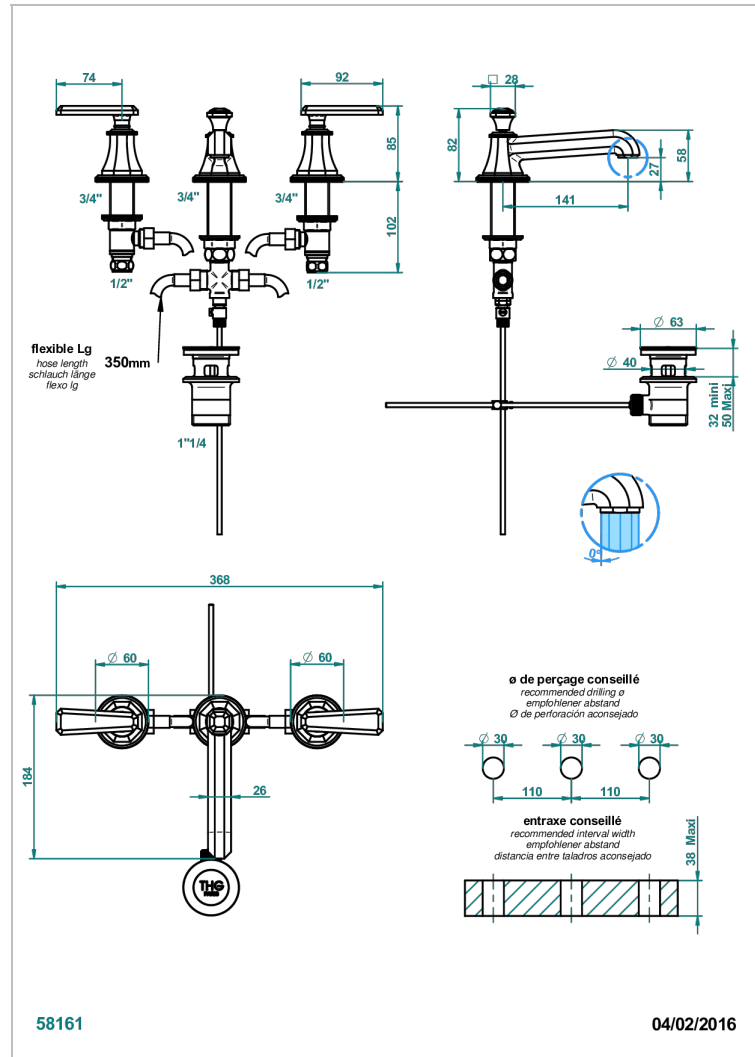

TRADITION WITH LEVER

A58-151/W

Rim mounted 3-hole basin mixer with waste - WRAS approved

CHARACTERISTIC

- WRAS : 2109367

TECHNICAL SPECS

- Recommandé : 3 bars (max. 5 bars) - Advised : 43,5 psi (max. 72 psi)
- 8,3 l/min à 3 bars (2.2 gpm at 43.5 psi)

STANDARDS

AVAILABLE FINITIONS

Antique nickel - H28
Black ceram - D30
Blush PVD - H62
Brass color PVD - H49
Brown bronze color PVD - F33
Gold color PVD - H52

Graphite PVD - H64
Lacquered light bronze - D01
Matt Umber PVD - H67
Matt blush PVD - H60
Matt brass color PVD - H50
Matt brown bronze color PVD - F34