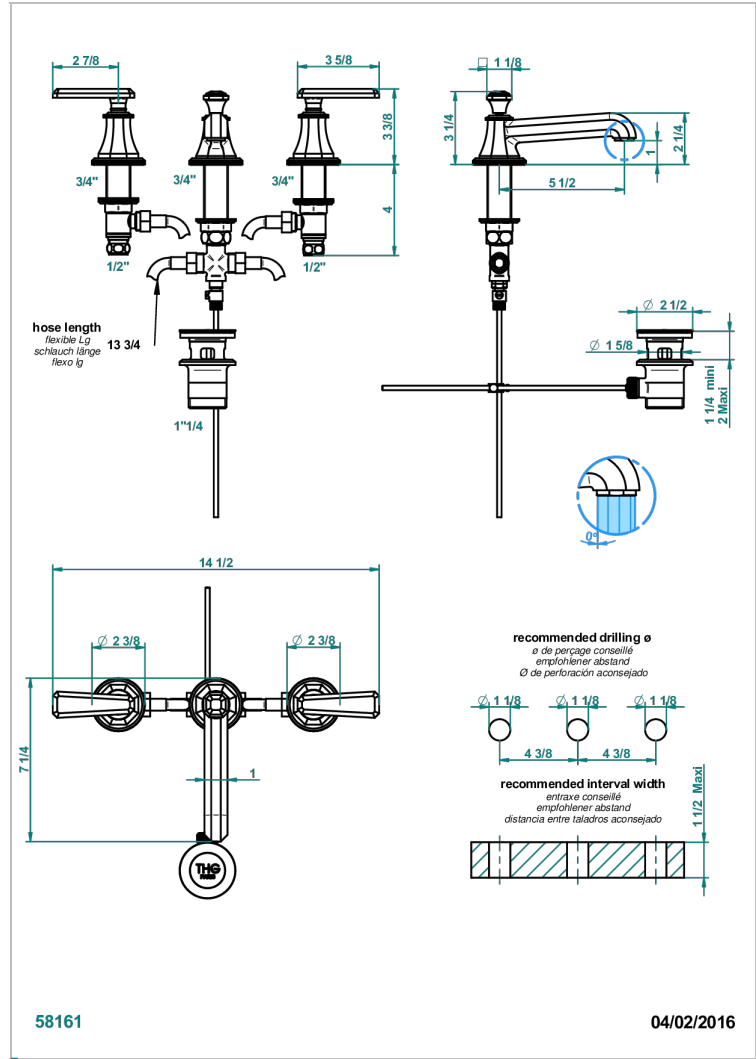

TRADITION WITH LEVER

A58-151/W

Rim mounted 3-hole basin mixer with waste - WRAS approved

THG[®]
PARIS

CHARACTERISTIC

- WRAS : 2109367

TECHNICAL SPECS

- Recommandé : 3 bars (max. 5 bars) - Advised : 43,5 psi (max. 72 psi)
- 8,3 l/min à 3 bars (2.2 gpm at 43.5 psi)

STANDARDS

AVAILABLE FINITIONS

Antique nickel - H28
Black ceram - D30
Blush PVD - H62
Brass color PVD - H49
Brown bronze color PVD - F33
Gold color PVD - H52

Graphite PVD - H64
Lacquered light bronze - D01
Matt Umber PVD - H67
Matt blush PVD - H60
Matt brass color PVD - H50
Matt brown bronze color PVD - F34