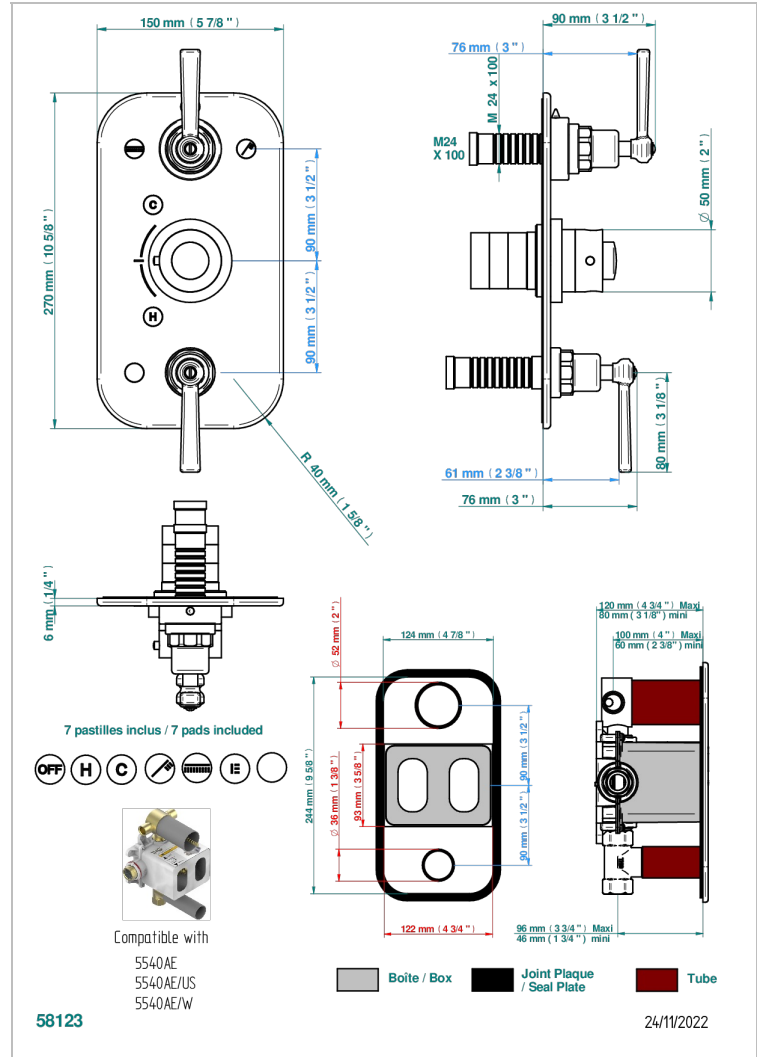

SAINT-GERMAIN WITH LEVER HANDLES

G7D-5540BE

Trim for THG thermostat 3 functions , with one off function and 2 outlets and one single off function - rough part supplied with fixing box ref. 5 540AE/US

CHARACTERISTIC

- Built-in thermostatic cover for 5540AE with 3 outputs (1 x 3/4' and 2 x 1/2')
- Requires concealed thermostat Réf. 5540AE - 5540AE/US - 5540AE/W
- Output high : ceramic diverter with 2 functions and stopvalve
- Output downwards : 1/4' turn of 3/4' stopvalve
- For Shower 3 functions - 2 functions can operate simultaneously
- Temperature control knob with security stop at 38°C
- Solid brass plate and knob
- ASME : ASME A112.18.1-2011/CSA B125.1-11
- DVGW : DW-6512CQ0608

STANDARDS

RELATED SKU'S

- Ref. G00-5100G Reinforced stop ring for THG thermostatic with fixing set
- Ref. G00-5540AE/US Thg thermostat with wax cartridge with one stop valve, 2 outlets and another stop valve, delivered with a built-in box, no trim