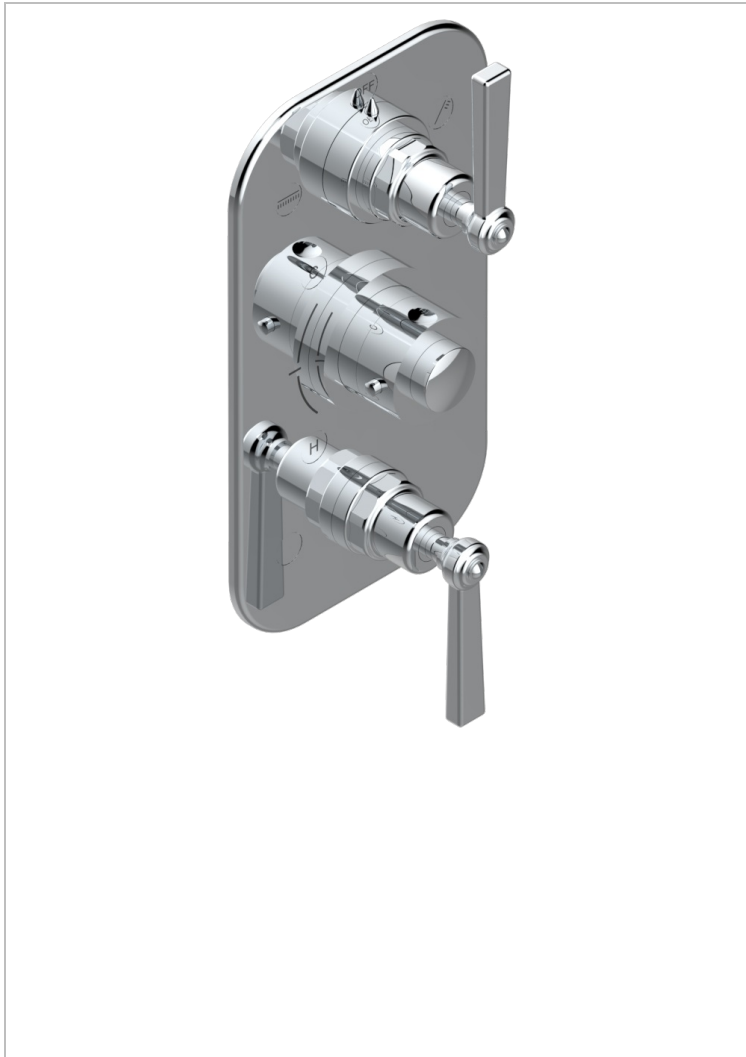

SAINT-GERMAIN WITH LEVER HANDLES

G7D-5540BE

Trim for THG thermostat 3 functions , with one off function and 2 outlets and one single off function - rough part supplied with fixing box ref. 5 540AE/US

CHARACTERISTIC

- Built-in thermostatic cover for 5540AE with 3 outputs (1 x 3/4' and 2 x 1/2')
- Requires concealed thermostat Réf. 5540AE - 5540AE/US - 5540AE/W
- Output high : ceramic diverter with 2 functions and stopvalve
- Output downwards : 1/4' turn of 3/4' stopvalve
- For Shower 3 functions - 2 functions can operate simultaneously
- Temperature control knob with security stop at 38°C
- Solid brass plate and knob
- ASME : ASME A112.18.1-2011/CSA B125.1-11
- DVGW : DW-6512CQ0608

STANDARDS

RELATED SKU'S

- Ref. G00-5100G Reinforced stop ring for THG thermostatic with fixing set
- Ref. G00-5540AE/US Thg thermostat with wax cartridge with one stop valve, 2 outlets and another stop valve, delivered with a built-in box, no trim