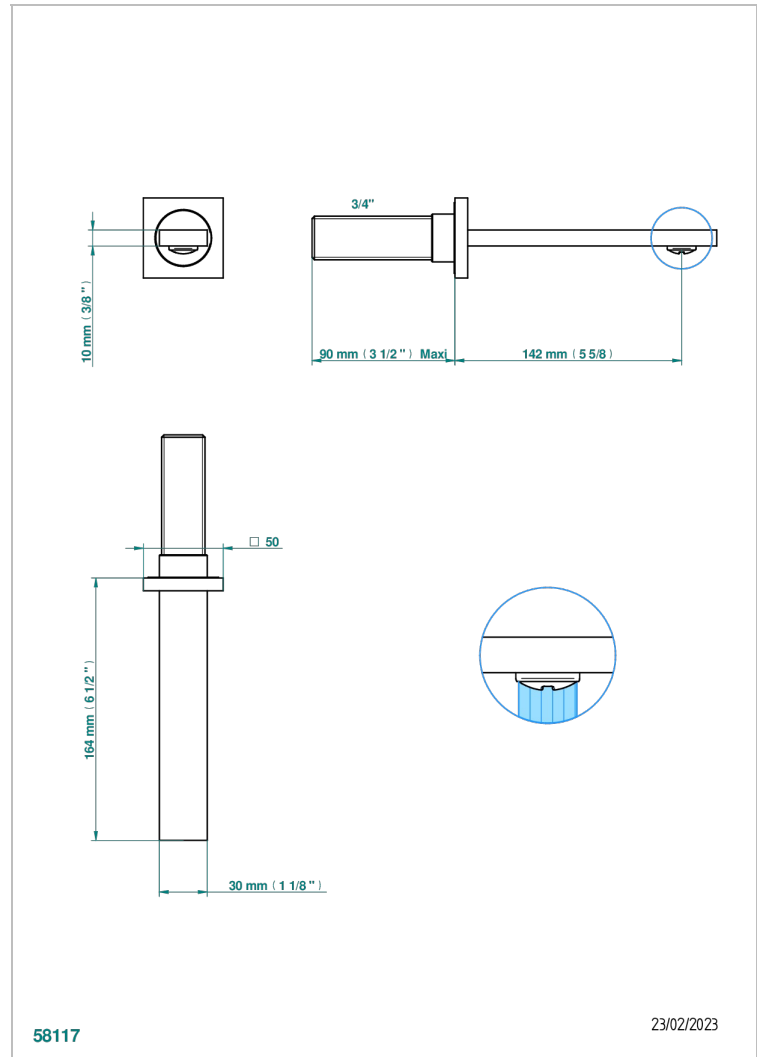

# SOHO 2023

G7K-43GB

Basin wall spout 3/4 no T junction

## CHARACTERISTIC

- Soho 2023
- Basin wall spout 3/4 no T junction