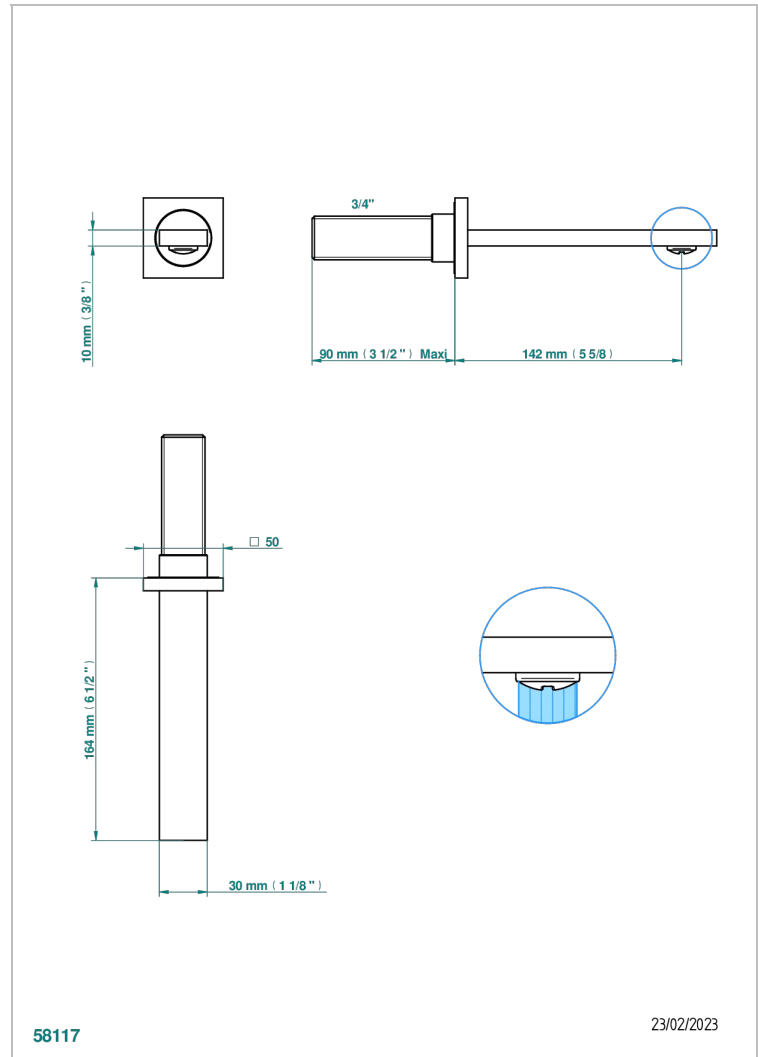

# SOHO 2023

G7K-43GB

Basin wall spout 3/4 no T junction

THG<sup>®</sup>  
PARIS

58117

23/02/2023

## EIGENSCHAFTEN

- Soho 2023
- Basin wall spout 3/4 no T junction