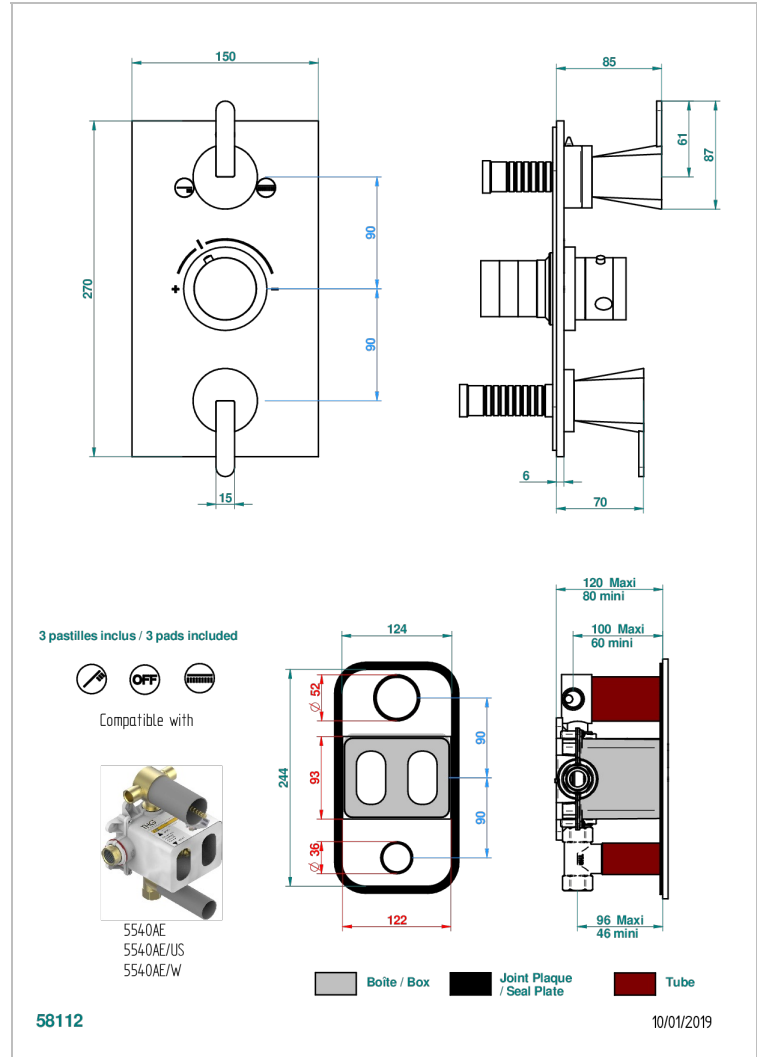

METAMORPHOSE BLACK CERAMIC

G6D-5540BE

Trim for THG thermostat 3 functions , with one off function and 2 outlets and one single off function - rough part supplied with fixing box ref. 5 540AE/US

CHARACTERISTIC

- Built-in thermostatic cover for 5540AE with 3 outputs (1 x 3/4' and 2 x 1/2')
- Requires concealed thermostat Réf. 5540AE - 5540AE/US - 5540AE/W
- Output high : ceramic diverter with 2 functions and stopvalve
- Output downwards : 1/4' turn of 3/4' stopvalve
- For Shower 3 functions - 2 functions can operate simultaneously
- Temperature control knob with security stop at 38°C
- Solid brass plate and knob
- ASME : ASME A112.18.1-2011/CSA B125.1-11
- DVGW : DW-6512CQ0608

STANDARDS

RELATED SKU'S

- Ref. G00-5100G Reinforced stop ring for THG thermostatic with fixing set
- Ref. G00-5540AE/US Thg thermostat with wax cartridge with one stop valve, 2 outlets and another stop valve, delivered with a built-in box, no trim