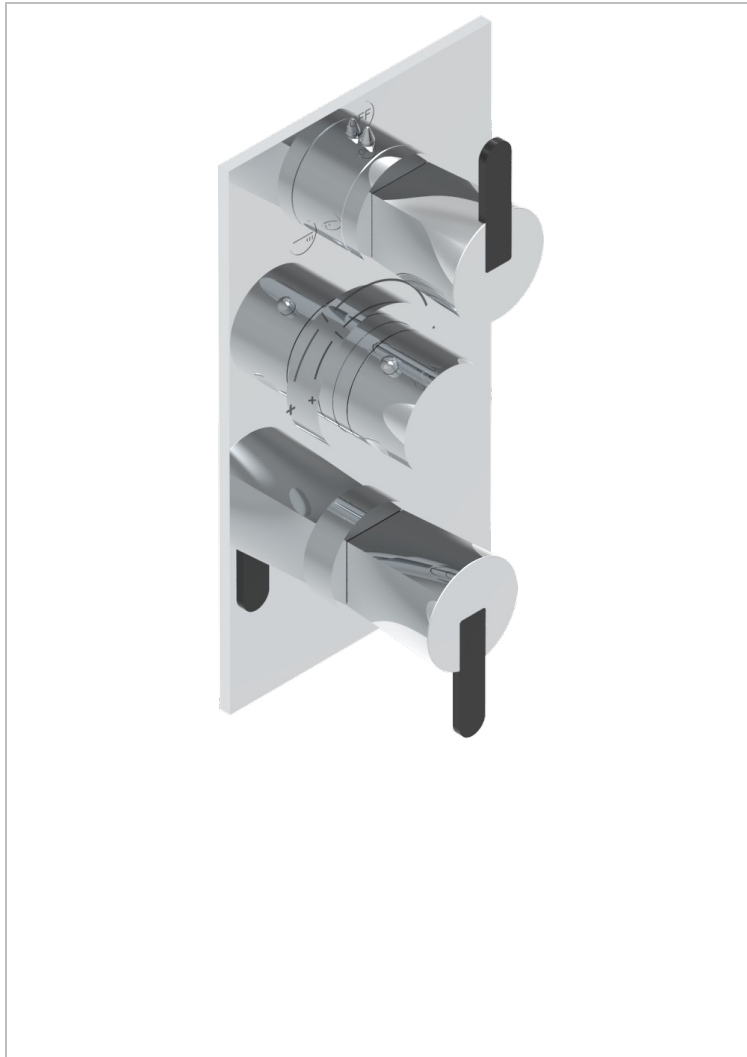

METAMORPHOSE BLACK CERAMIC

G6D-5540BE

Trim for THG thermostat 3 functions , with one off function and 2 outlets and one single off function - rough part supplied with fixing box ref. 5 540AE/US

CHARACTERISTIC

- Built-in thermostatic cover for 5540AE with 3 outputs (1 x 3/4' and 2 x 1/2')
- Requires concealed thermostat Réf. 5540AE - 5540AE/US - 5540AE/W
- Output high : ceramic diverter with 2 functions and stopvalve
- Output downwards : 1/4' turn of 3/4' stopvalve
- For Shower 3 functions - 2 functions can operate simultaneously
- Temperature control knob with security stop at 38°C
- Solid brass plate and knob
- ASME : ASME A112.18.1-2011/CSA B125.1-11
- DVGW : DW-6512CQ0608

STANDARDS

RELATED SKU'S

- Ref. G00-5100G Reinforced stop ring for THG thermostatic with fixing set
- Ref. G00-5540AE/US Thg thermostat with wax cartridge with one stop valve, 2 outlets and another stop valve, delivered with a built-in box, no trim