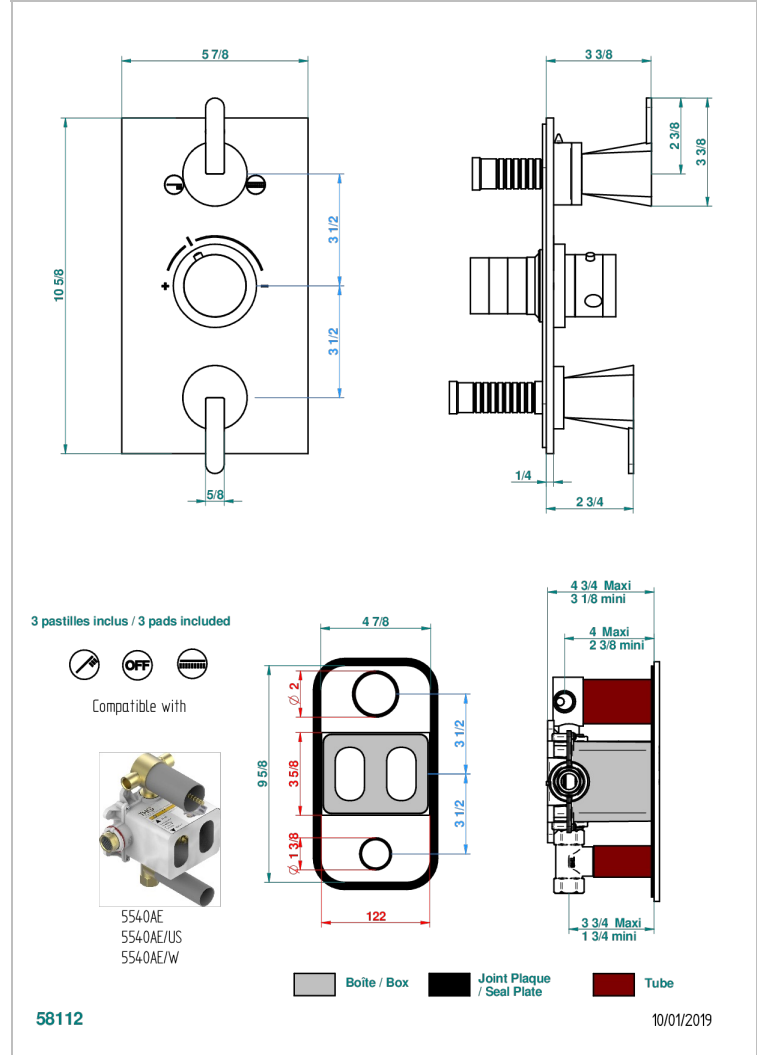

METAMORPHOSE BLACK CERAMIC

G6D-5540BE

Trim for THG thermostat 3 functions , with one off function and 2 outlets and one single off function - rough part supplied with fixing box ref. 5 540AE/US

CHARACTERISTIC

- Built-in thermostatic cover for 5540AE with 3 outputs (1 x 3/4' and 2 x 1/2')
- Requires concealed thermostat Réf. 5540AE - 5540AE/US - 5540AE/W
- Output high : ceramic diverter with 2 functions and stopvalve
- Output downwards : 1/4' turn of 3/4' stopvalve
- For Shower 3 functions - 2 functions can operate simultaneously
- Temperature control knob with security stop at 38°C
- Solid brass plate and knob
- ASME : ASME A112.18.1-2011/CSA B125.1-11
- DVGW : DW-6512CQ0608

STANDARDS

RELATED SKU'S

- Ref. G00-5100G Reinforced stop ring for THG thermostatic with fixing set
- Ref. G00-5540AE/US Thg thermostat with wax cartridge with one stop valve, 2 outlets and another stop valve, delivered with a built-in box, no trim