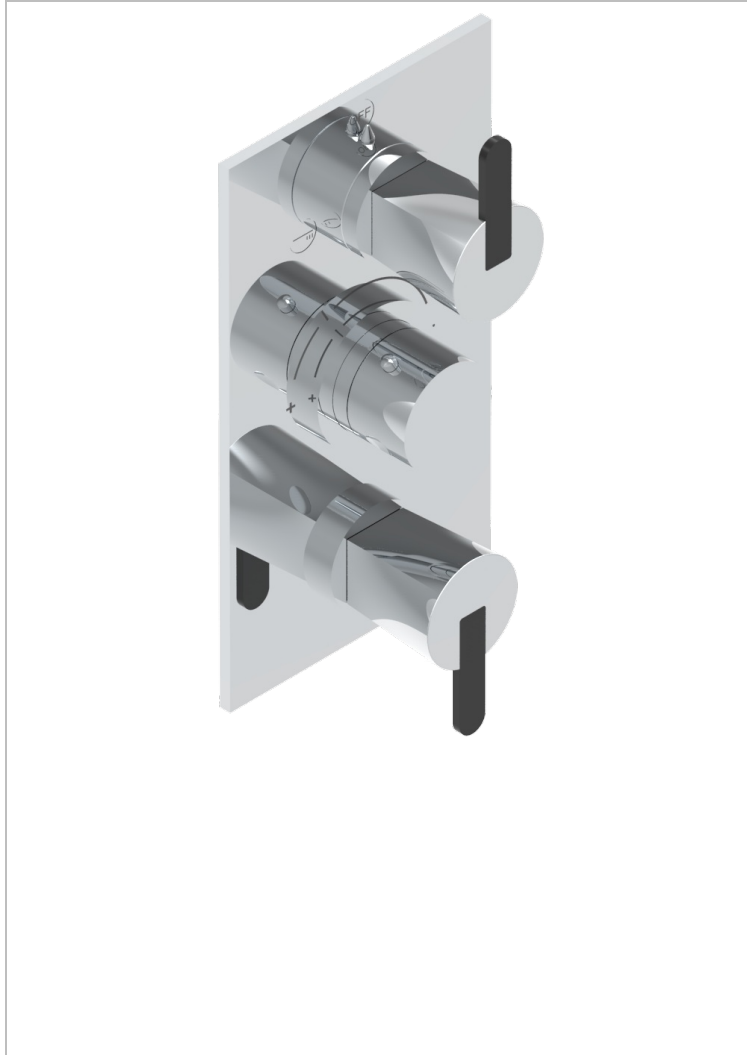

METAMORPHOSE BLACK CERAMIC

G6D-5540BE

Trim for THG thermostat 3 functions , with one off function and 2 outlets and one single off function - rough part supplied with fixing box ref. 5 540AE/US

CHARACTERISTIC

- Built-in thermostatic cover for 5540AE with 3 outputs (1 x 3/4' and 2 x 1/2')
- Requires concealed thermostat Réf. 5540AE - 5540AE/US - 5540AE/W
- Output high : ceramic diverter with 2 functions and stopvalve
- Output downwards : 1/4' turn of 3/4' stopvalve
- For Shower 3 functions - 2 functions can operate simultaneously
- Temperature control knob with security stop at 38°C
- Solid brass plate and knob
- ASME : ASME A112.18.1-2011/CSA B125.1-11
- DVGW : DW-6512CQ0608

STANDARDS

RELATED SKU'S

- Ref. G00-5100G Reinforced stop ring for THG thermostatic with fixing set
- Ref. G00-5540AE/US Thg thermostat with wax cartridge with one stop valve, 2 outlets and another stop valve, delivered with a built-in box, no trim