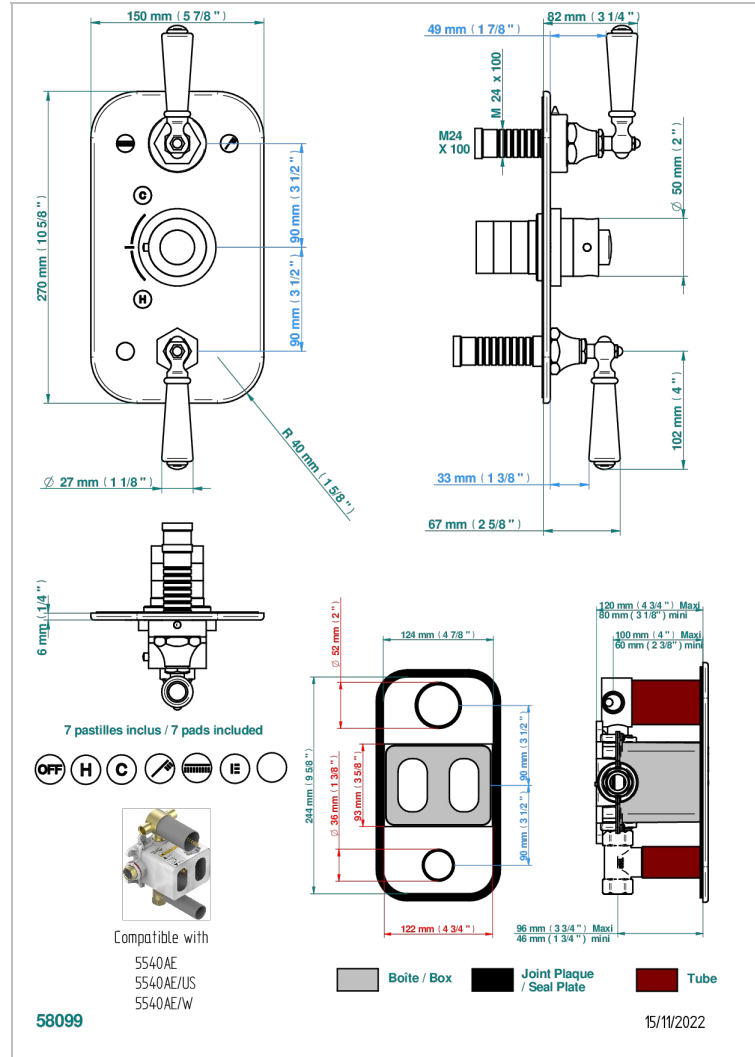

# CHARLESTON WITH SMOOTH METAL LEVER HANDLES

G3N-5540BE

Trim for THG thermostat 3 functions , with one off function and 2 outlets and one single off function - rough part supplied with fixing box ref. 5 540AE/US

## CHARACTERISTIC

- Built-in thermostatic cover for 5540AE with 3 outputs (1 x 3/4' and 2 x 1/2')
- Requires concealed thermostat Réf. 5540AE - 5540AE/US - 5540AE/W
- Output high : ceramic diverter with 2 functions and stopvalve
- Output downwards : 1/4' turn of 3/4' stopvalve
- For Shower 3 functions - 2 functions can operate simultaneously
- Temperature control knob with security stop at 38°C
- Solid brass plate and knob
- ASME : ASME A112.18.1-2011/CSA B125.1-11
- DVGW : DW-6512CQ0608

## RELATED SKU'S

- Ref. G00-5100G Reinforced stop ring for THG thermostatic with fixing set
- Ref. G00-5540AE/US Thg thermostat with wax cartridge with one stop valve, 2 outlets and another stop valve, delivered with a built-in box, no trim